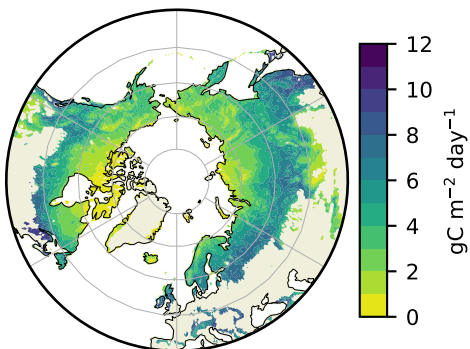

Summer (JJA) GPP in:  
(a) CLM5.0 Release

(b) FluxCom

(c) Final Model Recommendation