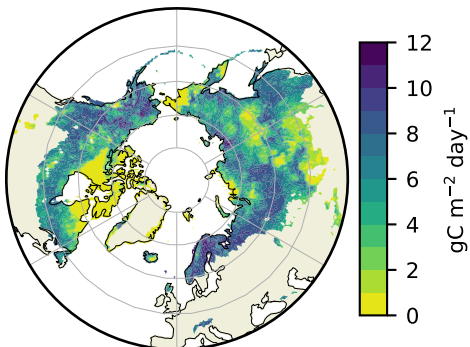

Summer (JJA) GPP in:  
(a) CLM5.0 Release

(b) FluxCom

(c) Final Model Recommendation