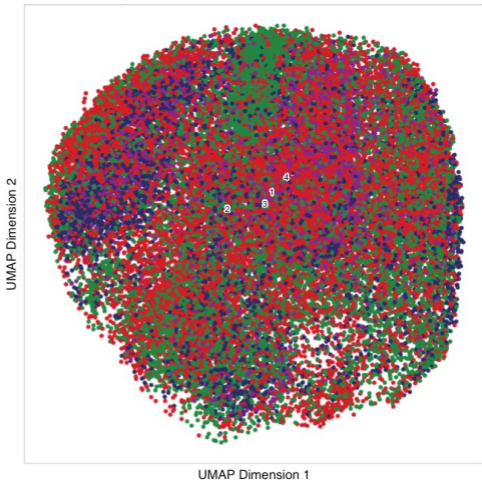

UMAP_H_ATAC of ATAC_Harmony colored by
colData : Sample

color ■ 1-LN_P12 ■ 2-LN_P13 ■ 3-LN_P10 ■ 4-LN_P10