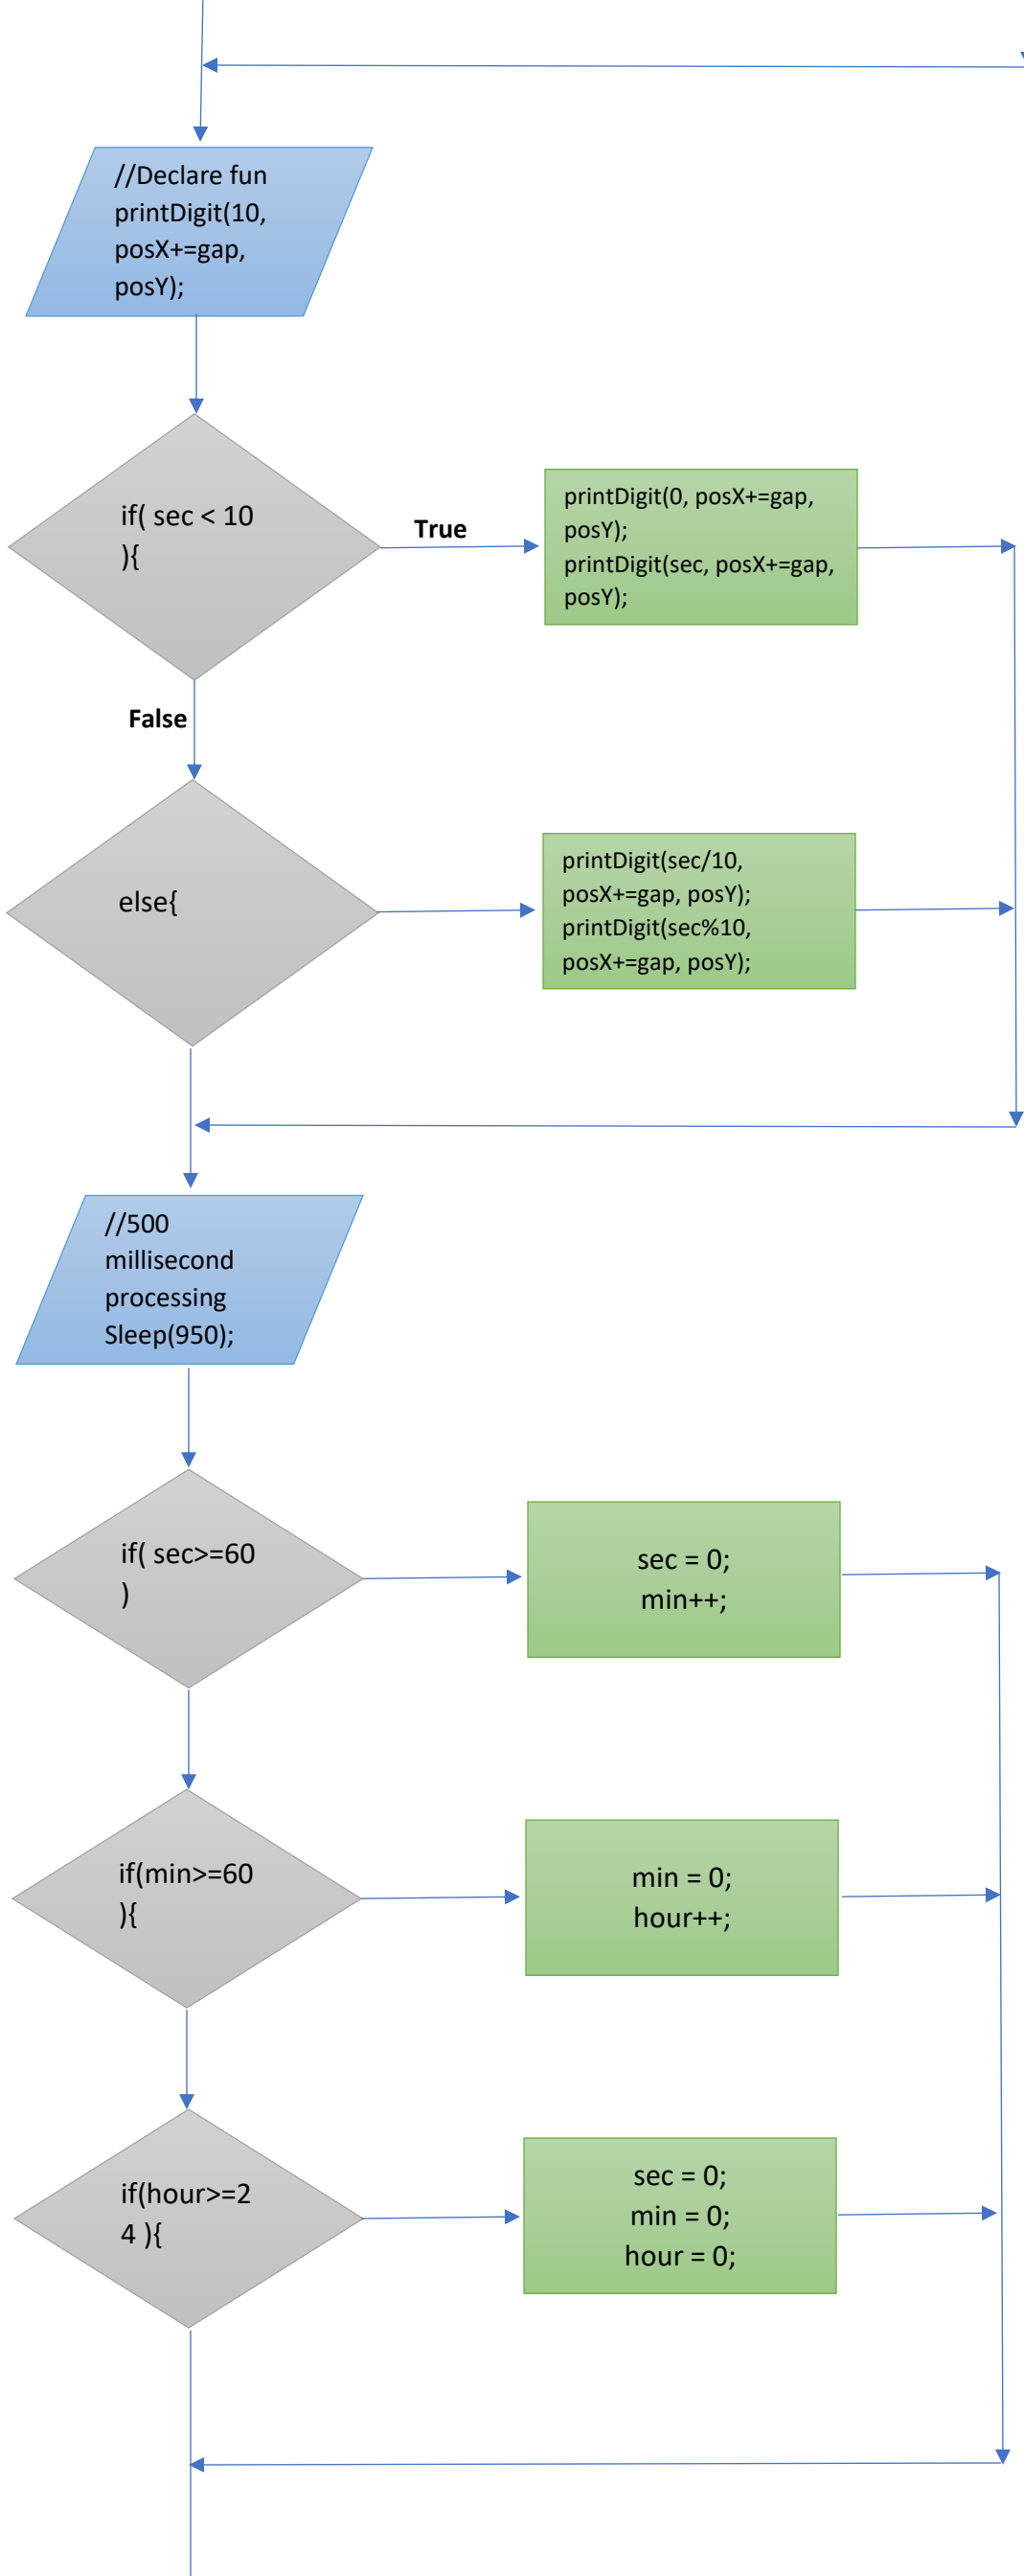

FLOWCHART OF IHOME DIGITAL CLOCK

Created by

- Satyam kumar navneet.