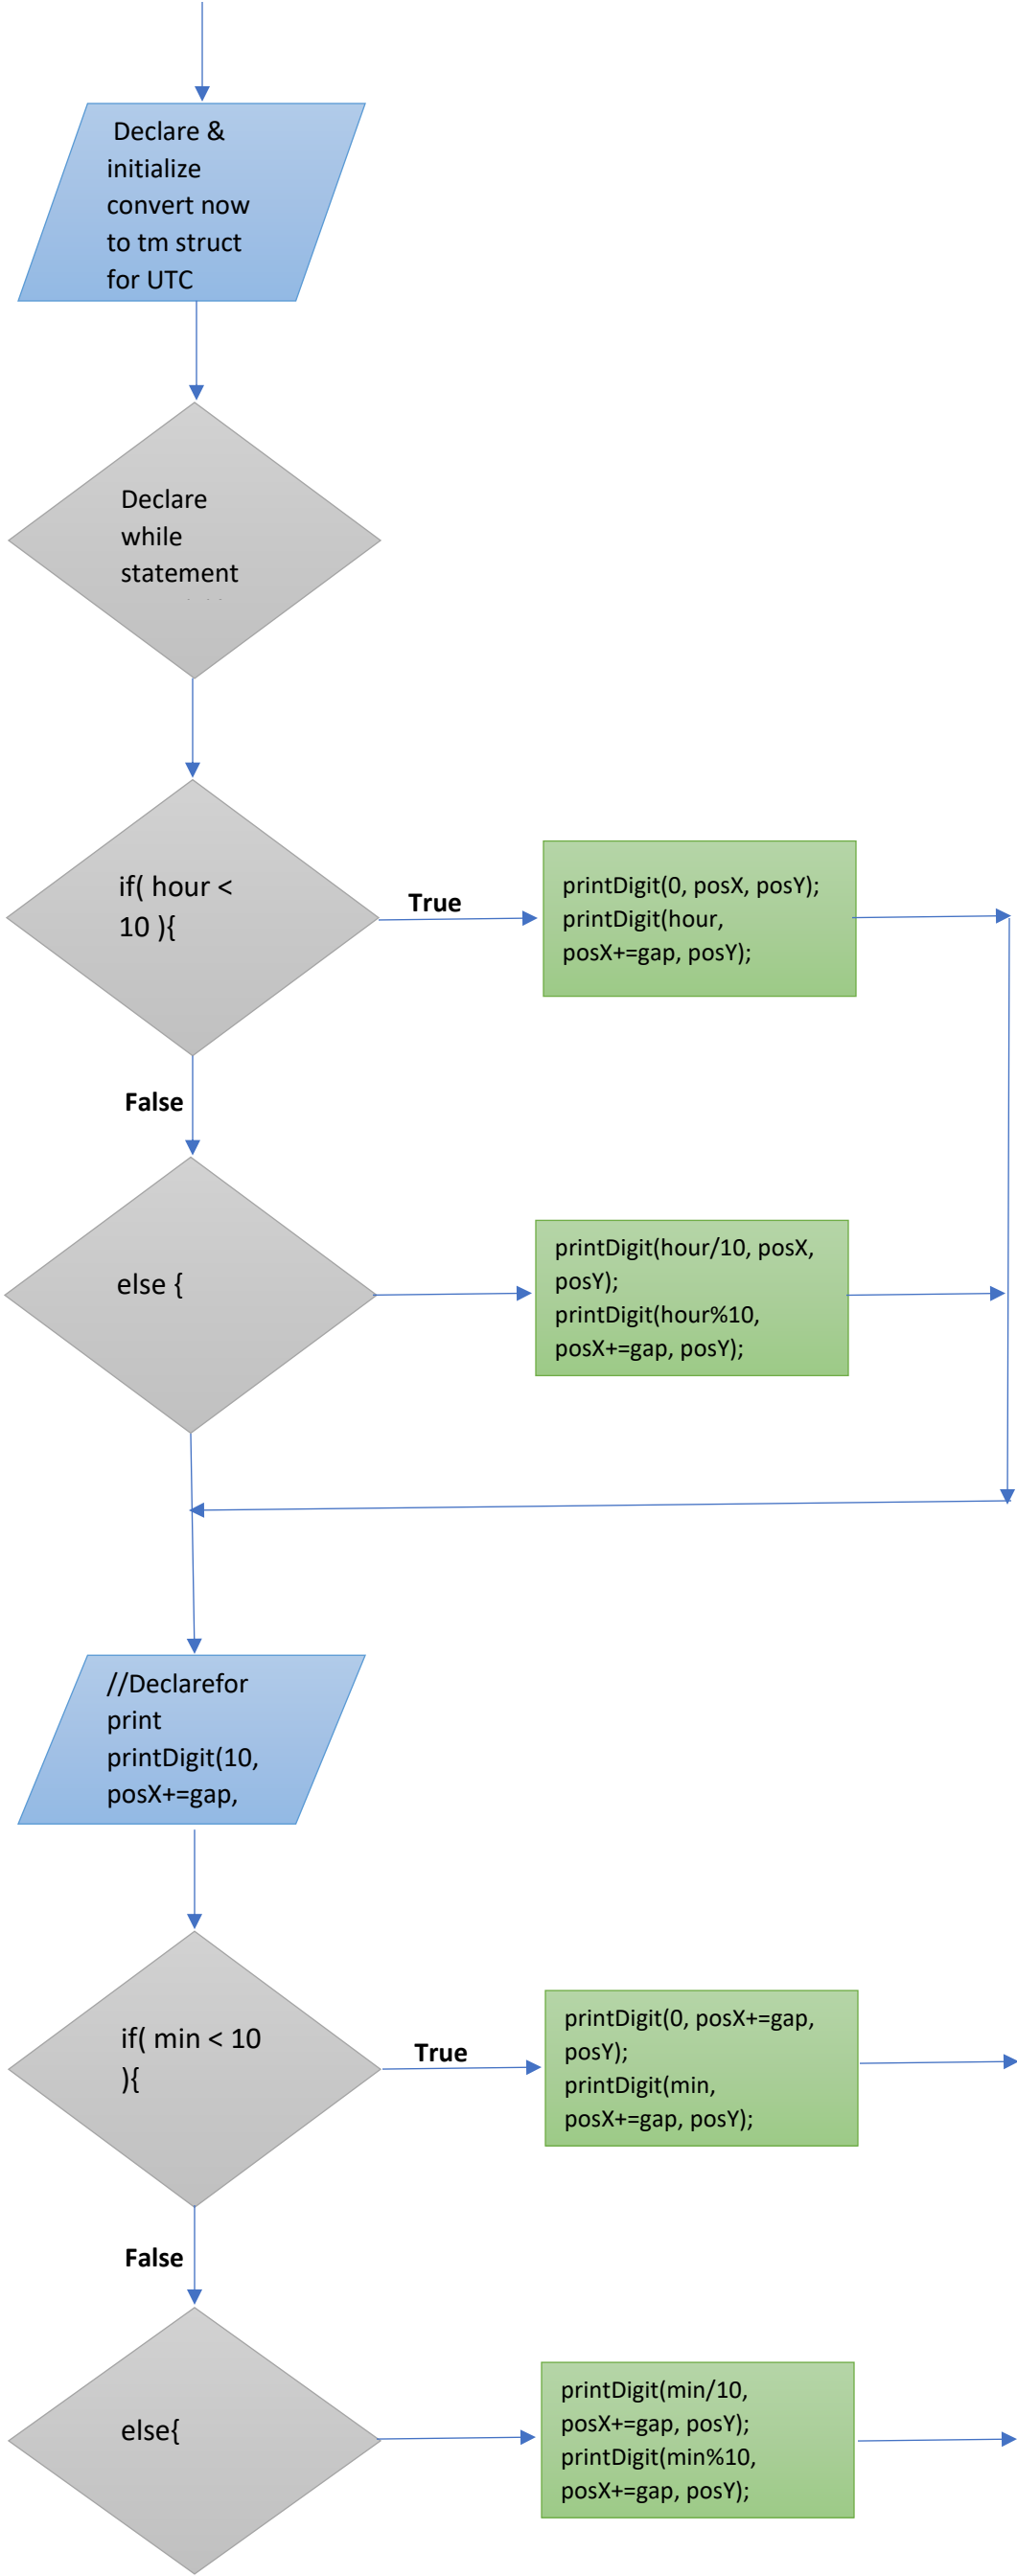

FLOWCHART OF IHOME DIGITAL CLOCK

Created by

- Satyam kumar navneet.