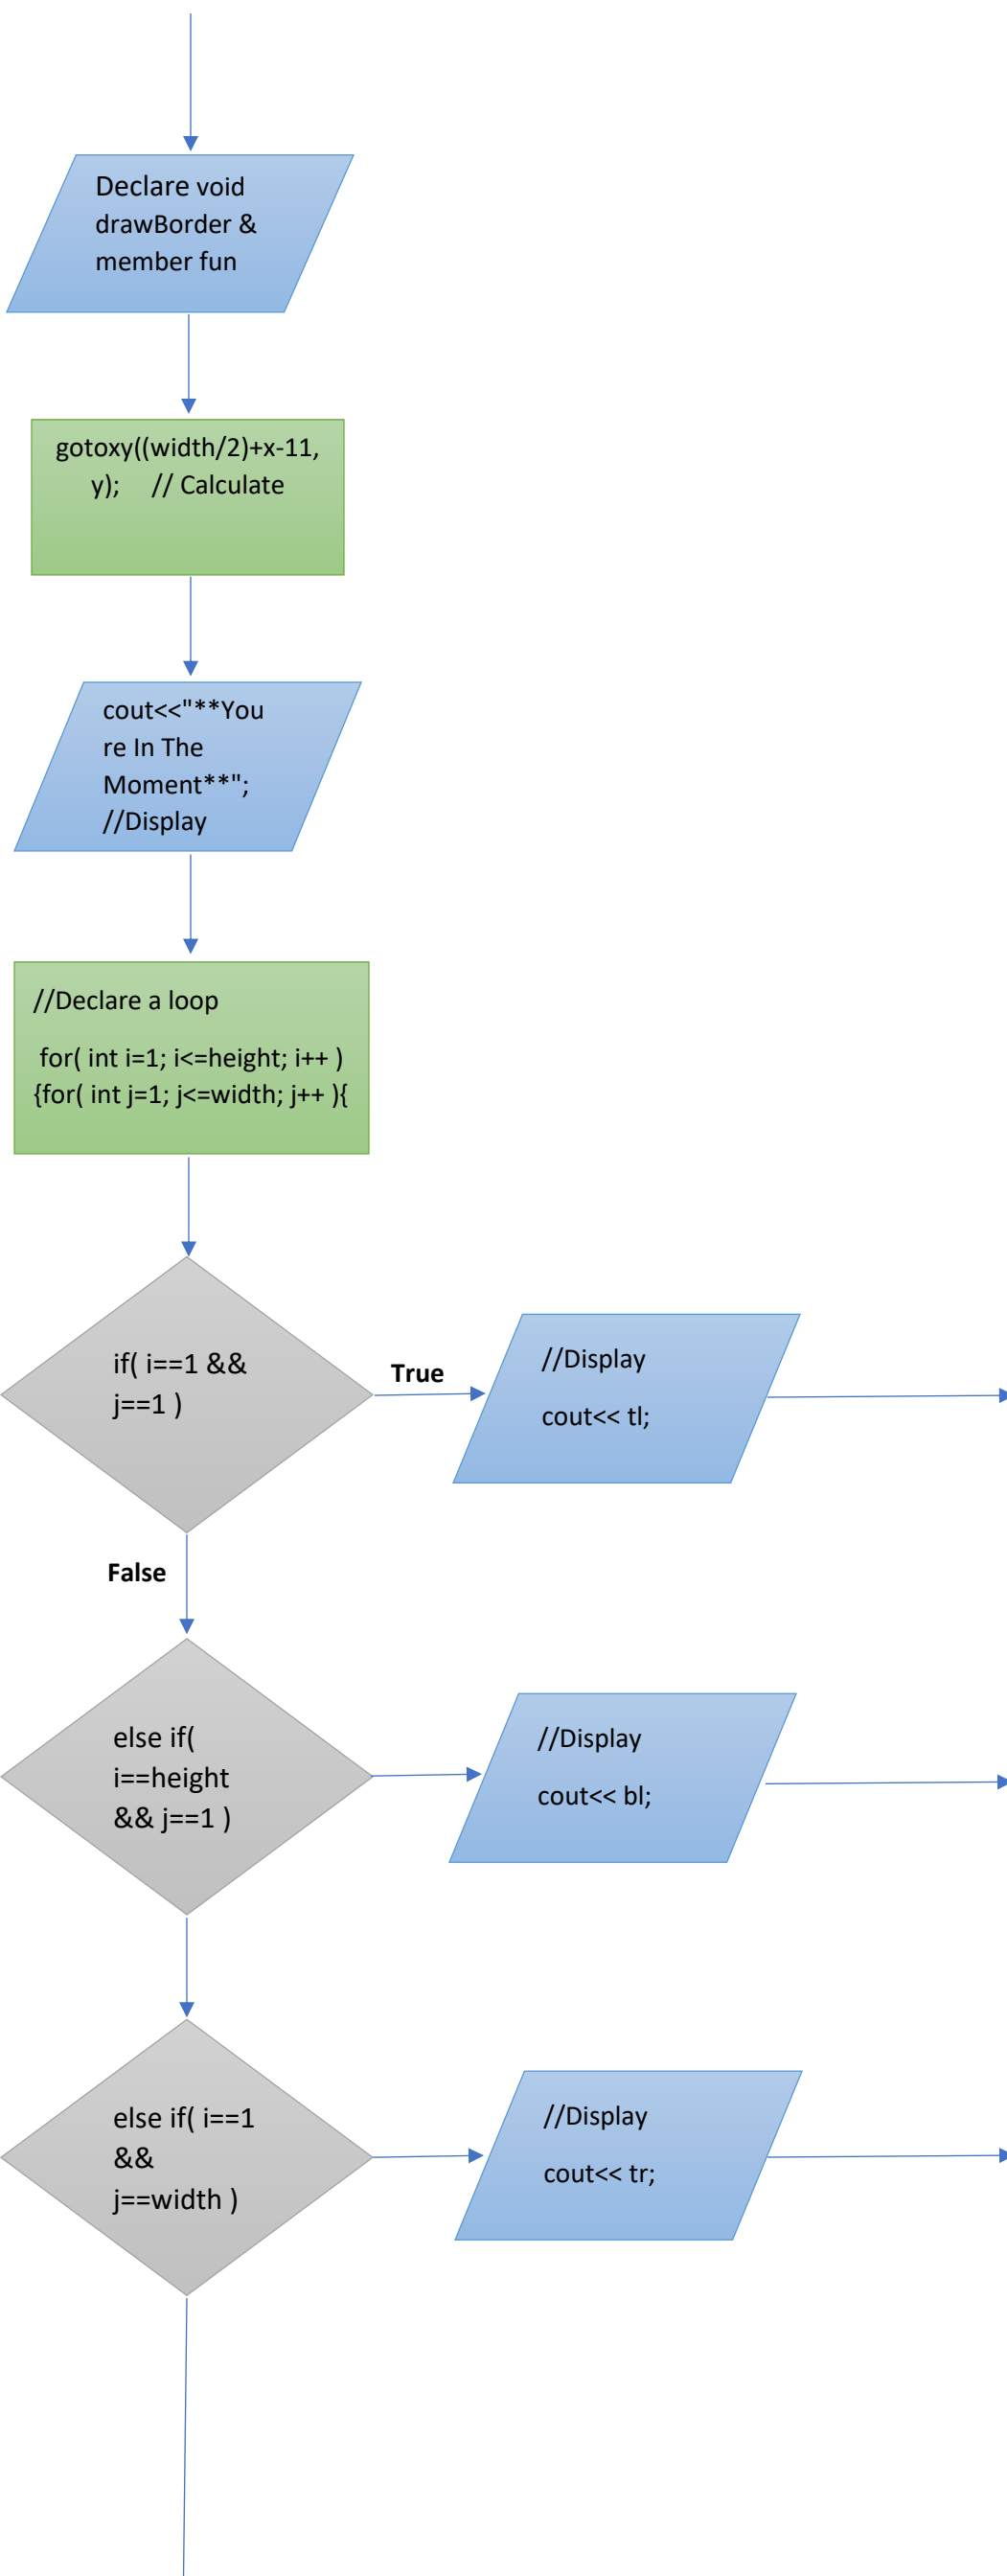

FLOWCHART OF IHOME DIGITAL CLOCK

Created by

- Satyam kumar navneet.