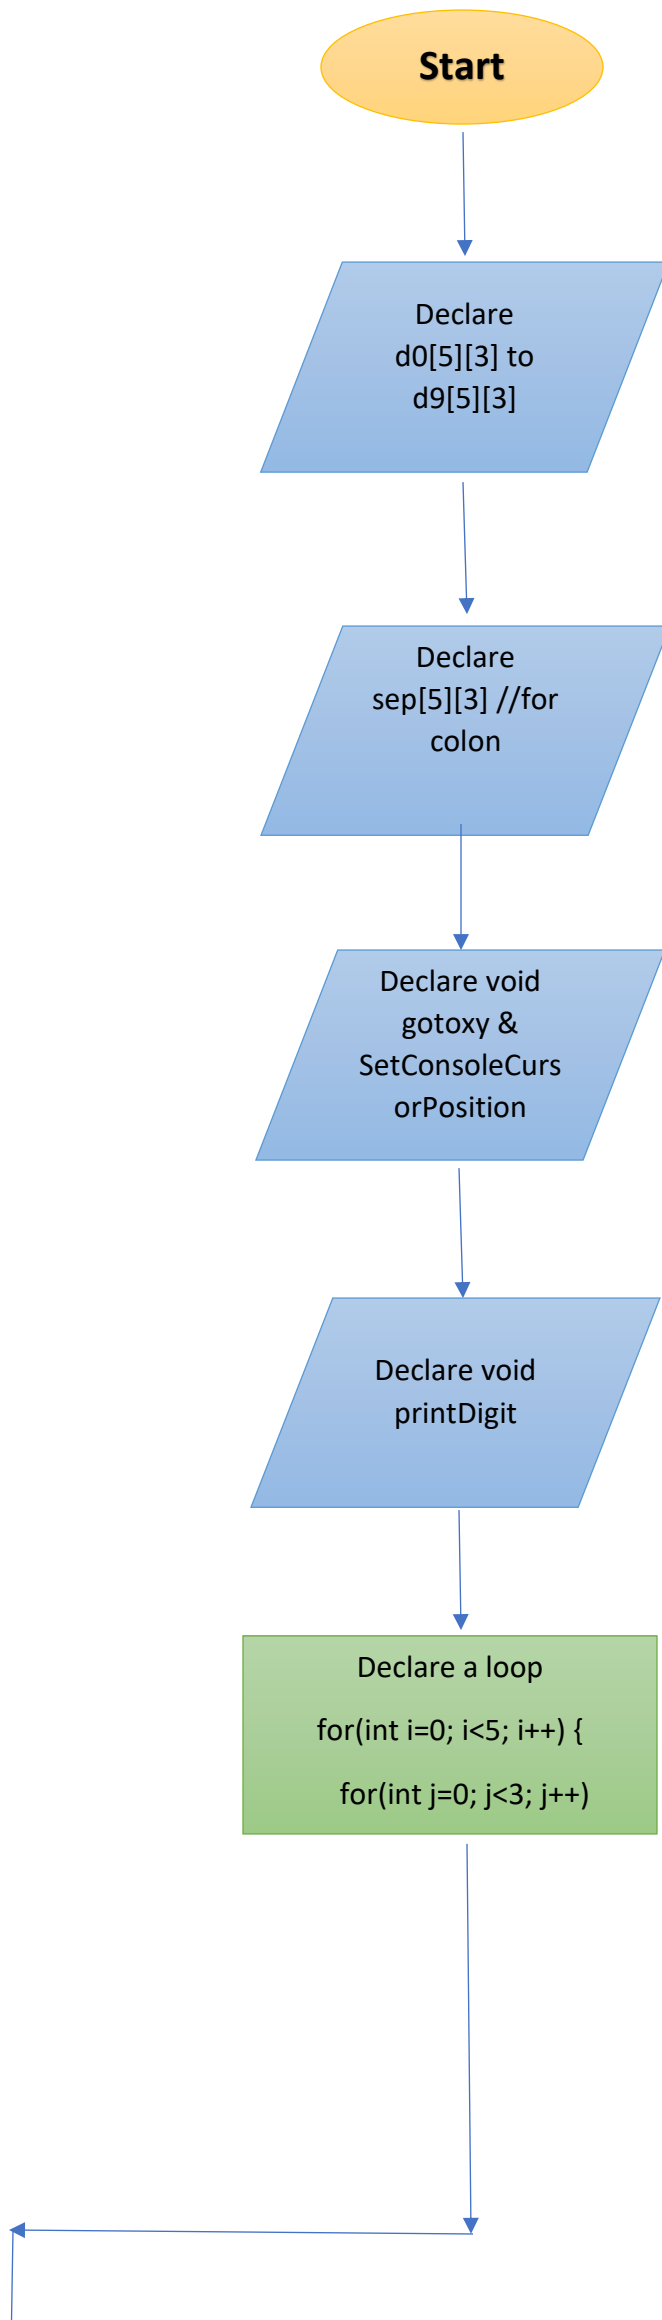

FLOWCHART OF IHOME DIGITAL CLOCK

Created by

- Satyam kumar navneet.