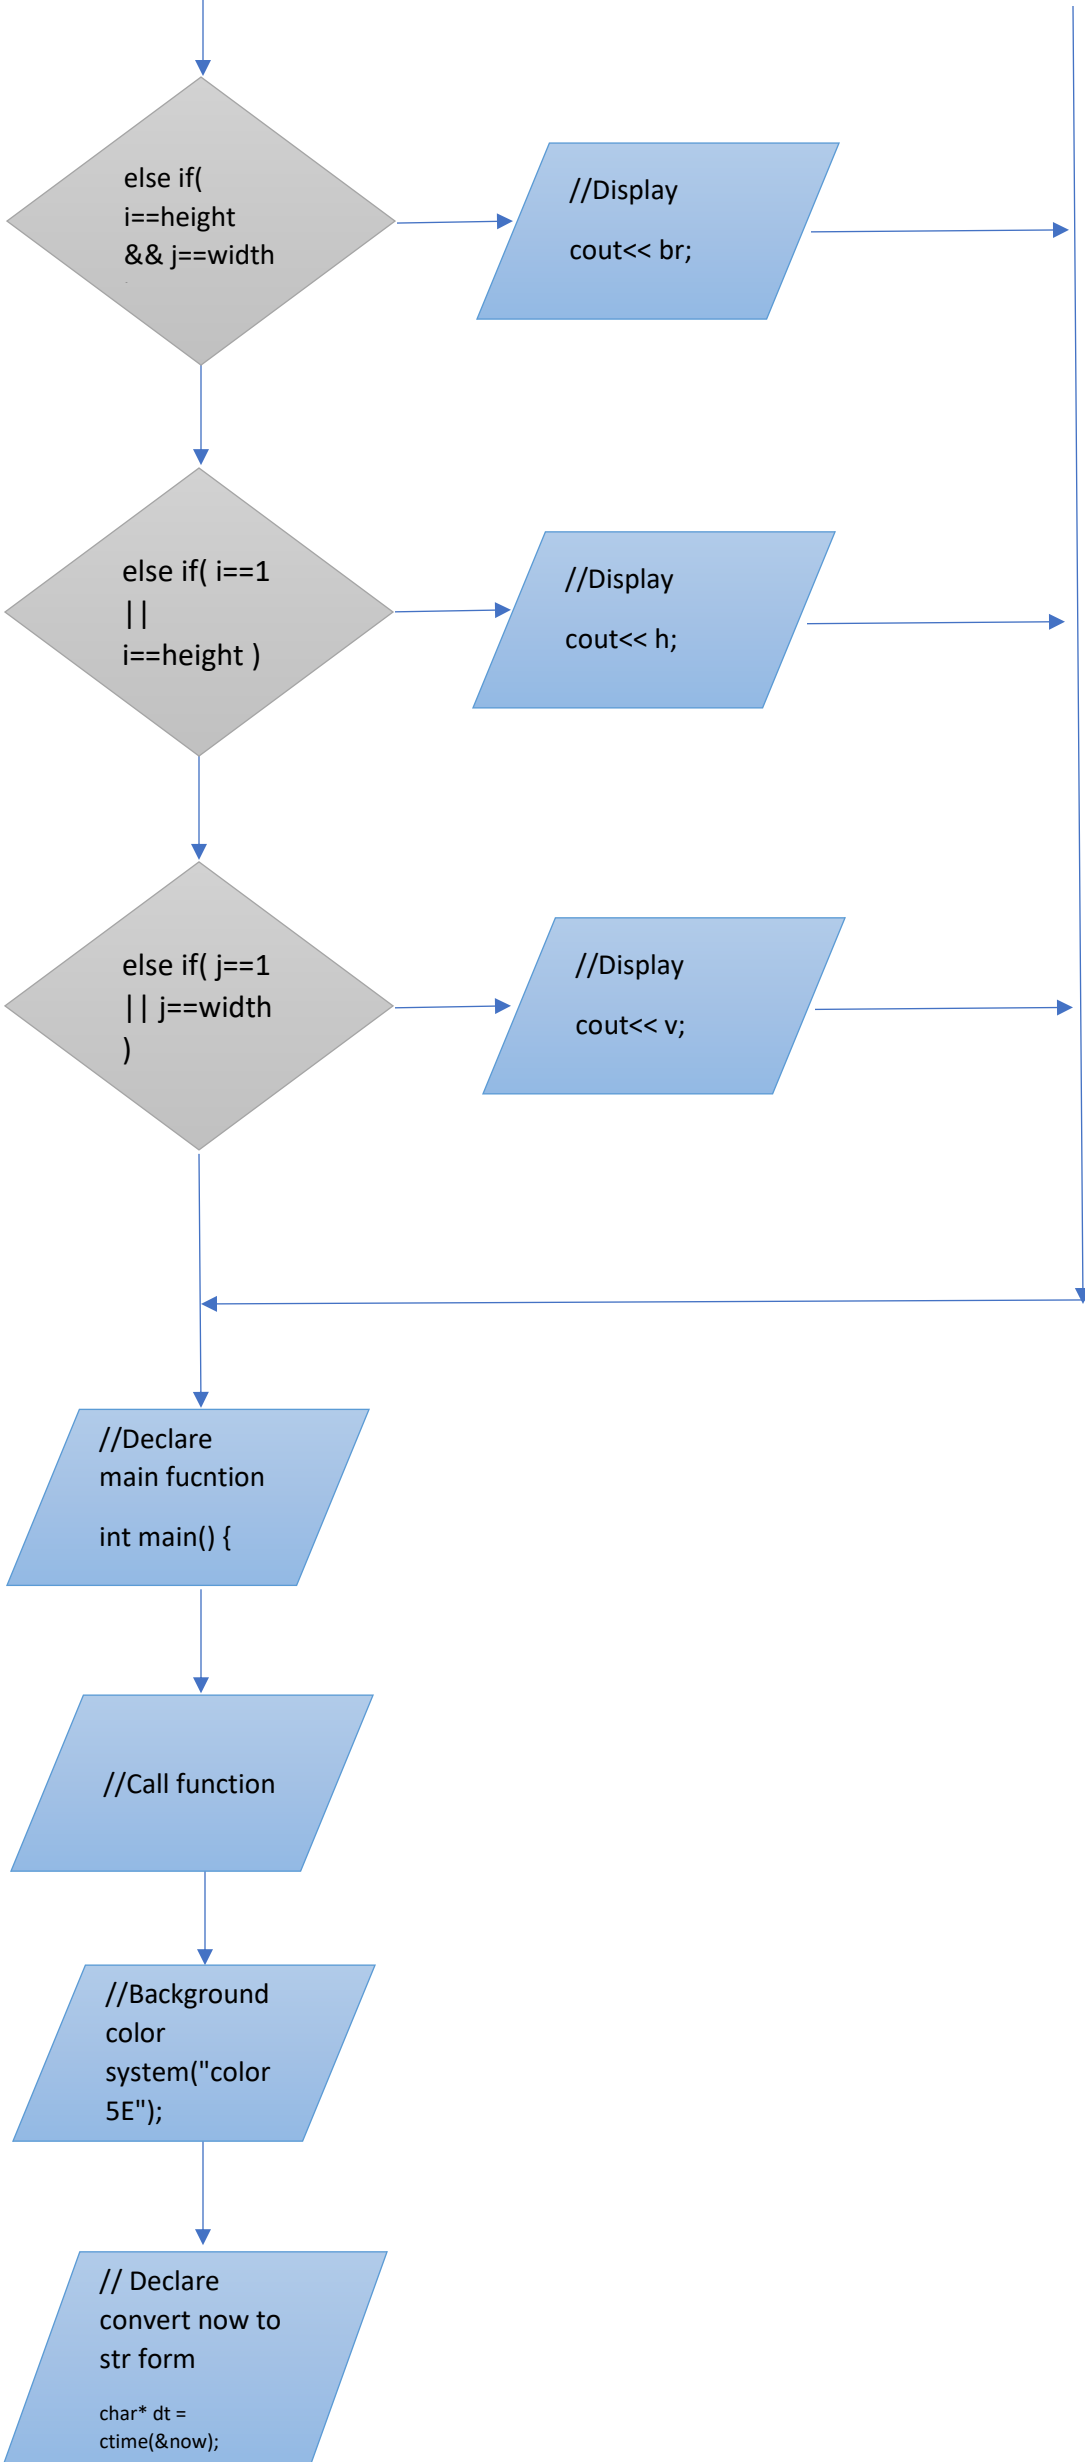

FLOWCHART OF IHOME DIGITAL CLOCK

Created by

- Satyam kumar navneet.