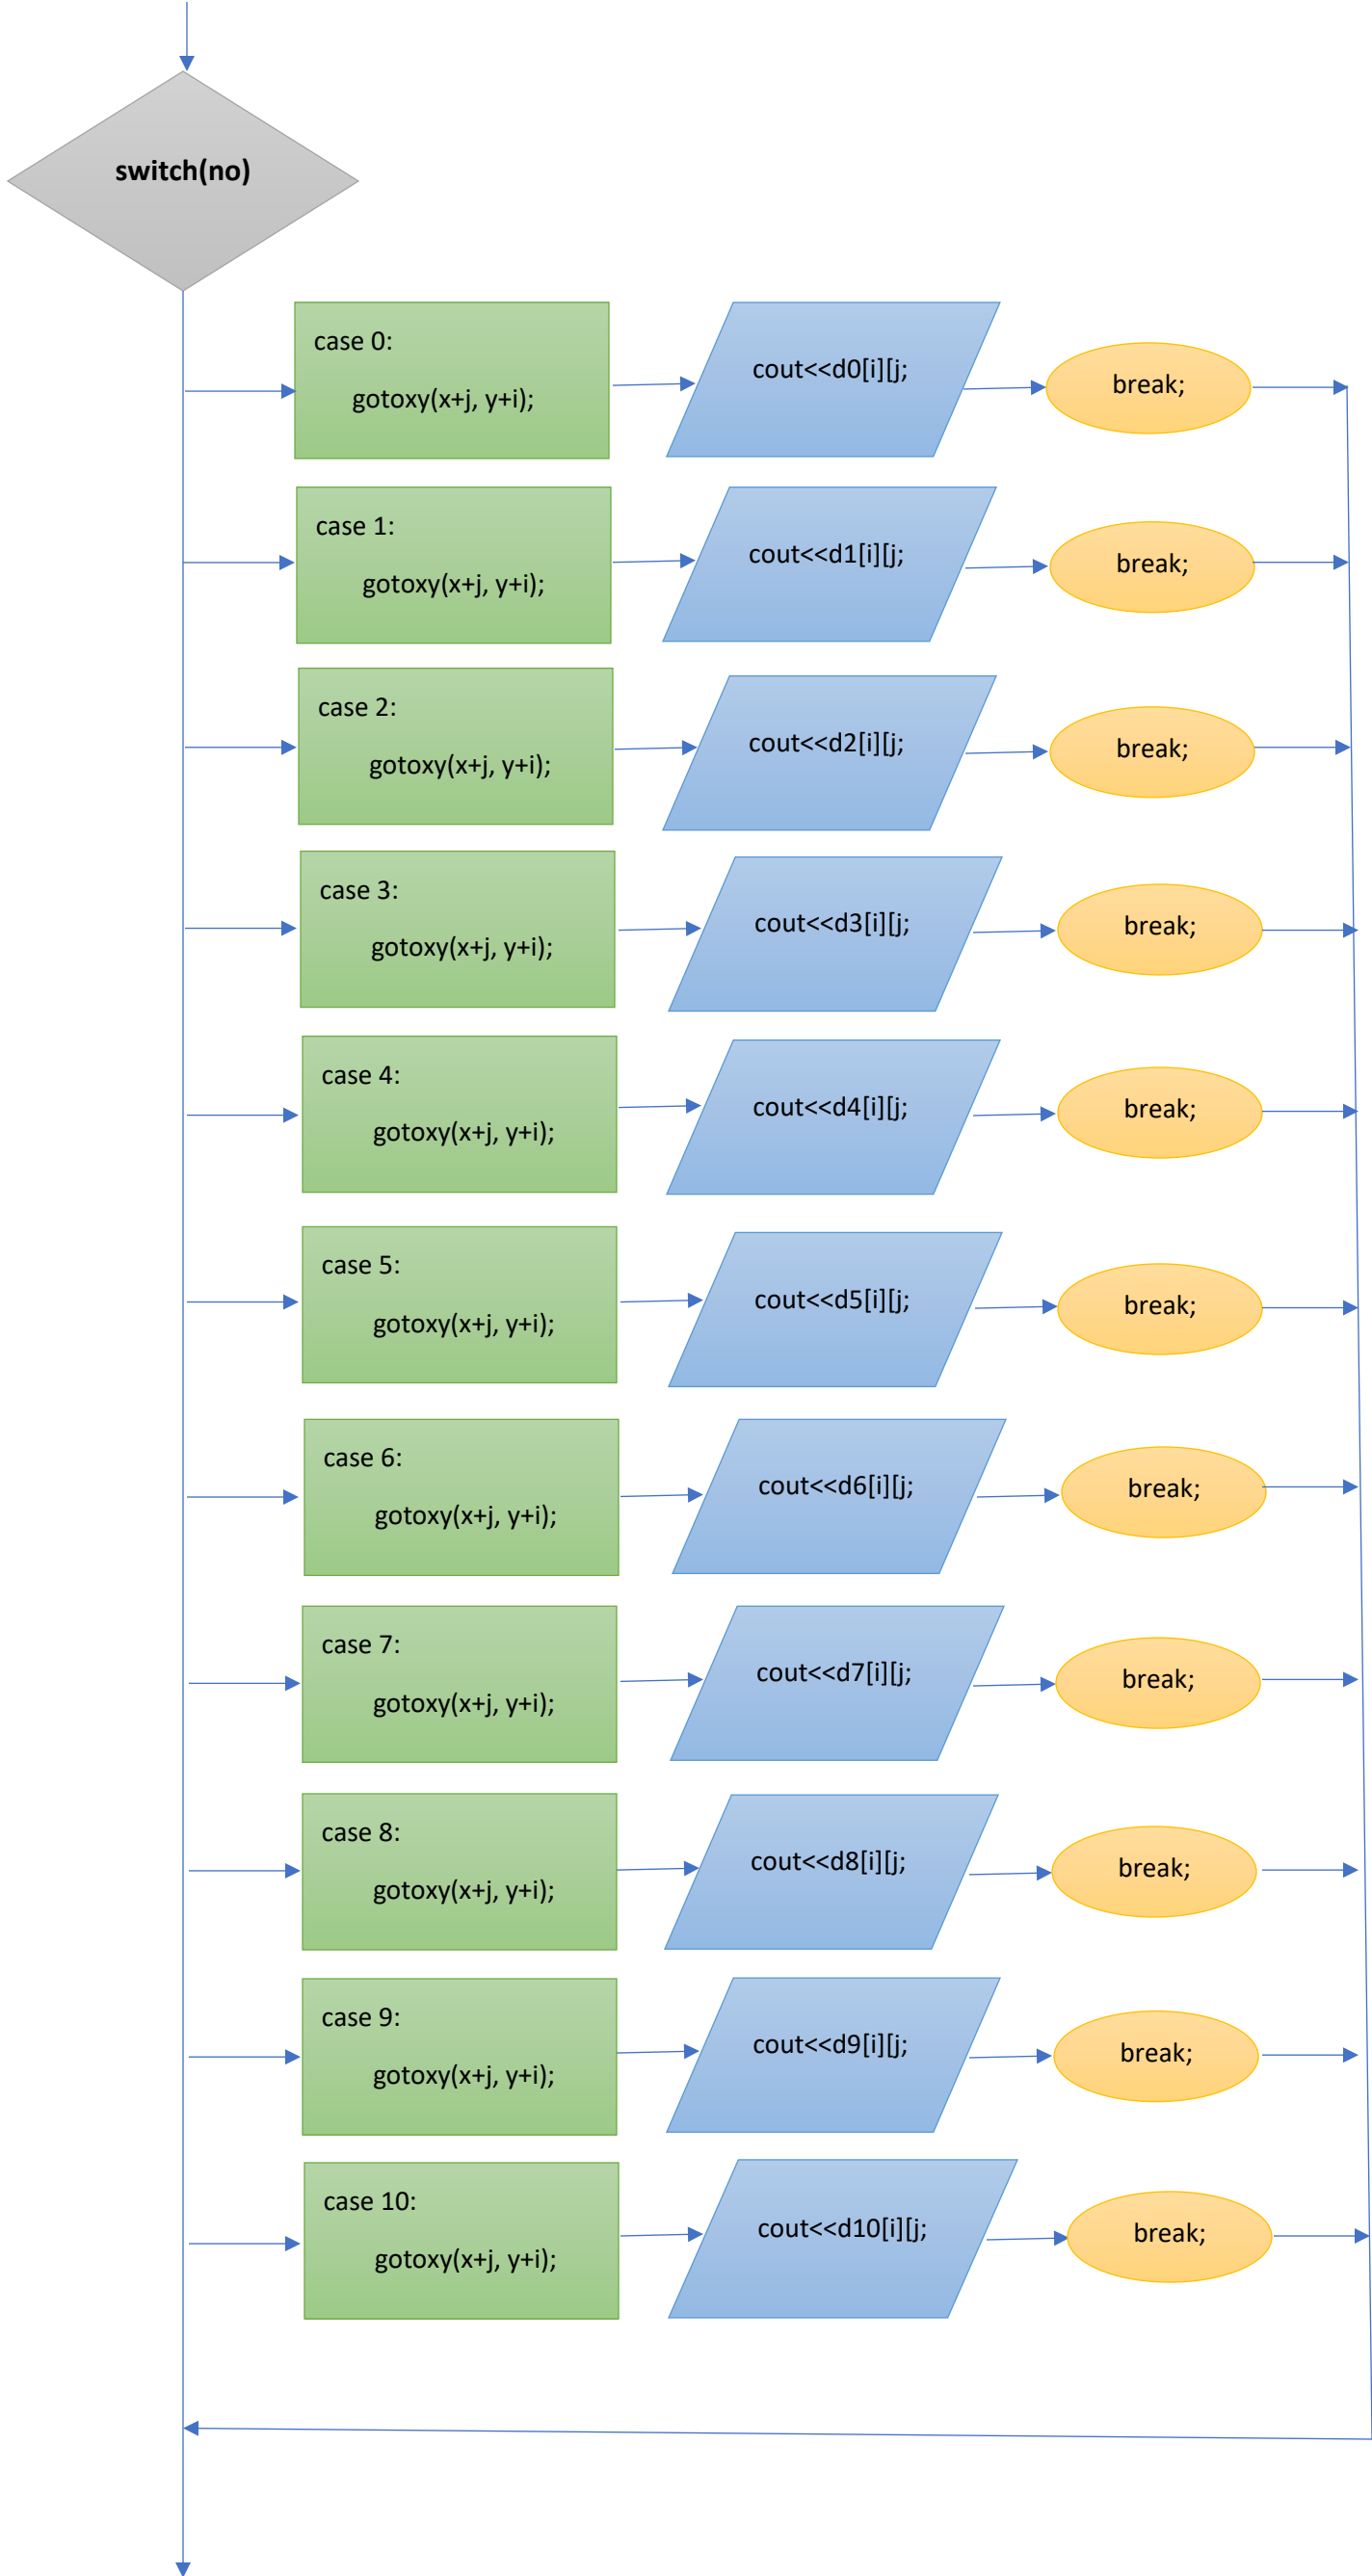

FLOWCHART OF IHOME DIGITAL CLOCK

Created by

- Satyam kumar navneet.