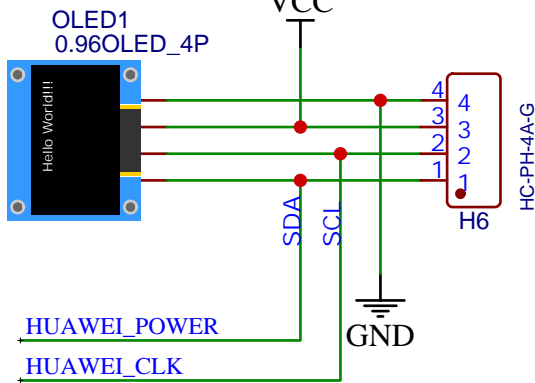

Huawei Slot Detect

Huawei CAN

original 8MHz C97198

OLED

VICTRON_MPPT

VICTRON_Smart_Shunt

RS485

Pylontech CAN

LED BAT RX

LED BAT TX

TITLE: Sheet_1		REV: 1.0
Company: Your Company		Sheet: 1/1
Date: 2023-12-20	Drawn By: Alexander Seufert