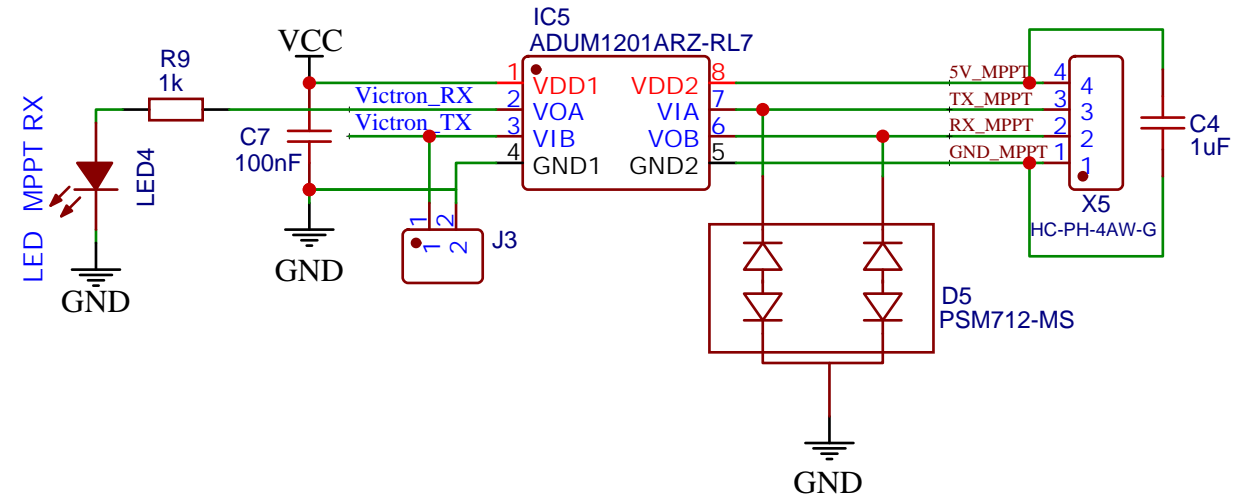

VICTRON_MPPT

VICTRON_Smart_Shunt