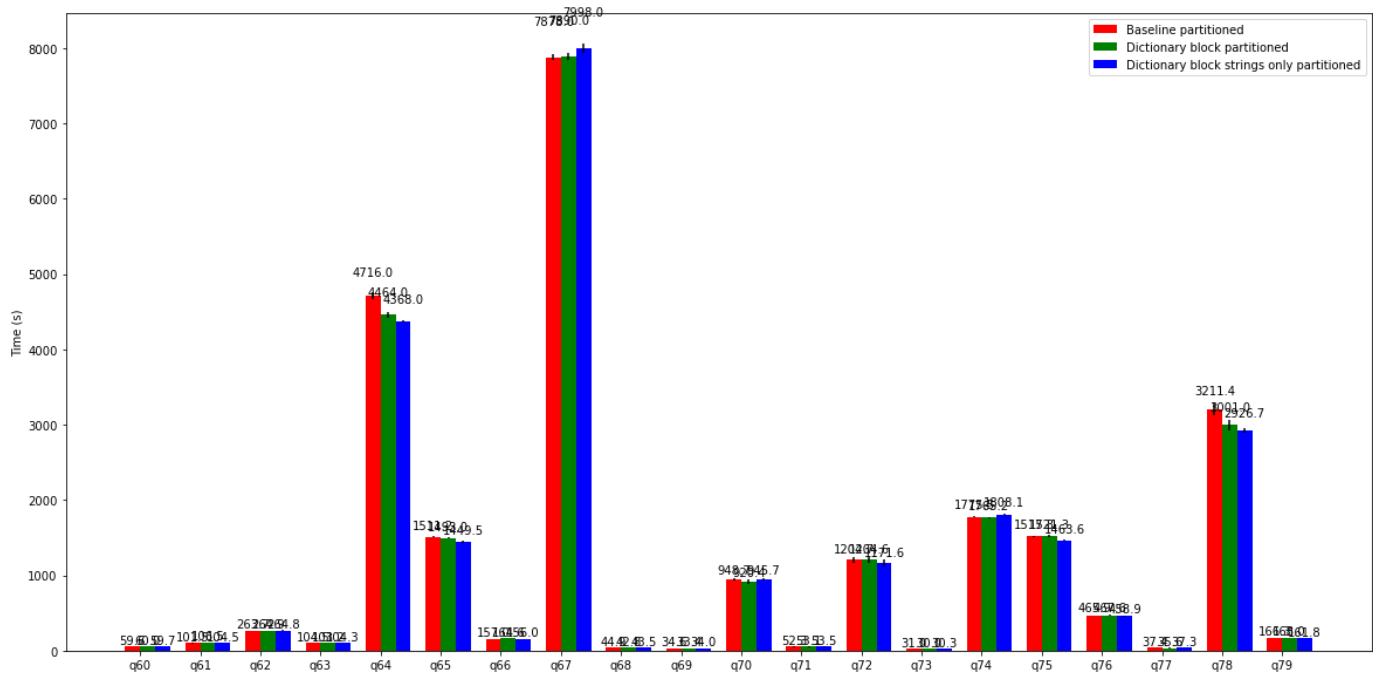

query	Baseline partitioned mean	Baseline partitioned std.dev	Dictionary block partitioned mean	Dictionary block partitioned std.dev	Dictionary block strings only partitioned mean	Dictionary block strings only partitioned std.dev
0	presto/tpcds: q01	186.300000	9.515251	188.200000	4.928286	181.800000	12.597143
1	presto/tpcds: q02	1250.600000	8.953212	1505.900000	28.940698	1388.500000	8.797045
2	presto/tpcds: q03	62.863333	20.134273	53.708333	0.664091	54.608333	0.500257
3	presto/tpcds: q04	4944.000000	43.598165	4716.000000	32.199379	4854.000000	35.394915
4	presto/tpcds: q05	305.500000	10.941846	311.400000	24.363251	304.100000	13.327115
5	presto/tpcds: q06	48.215000	0.194397	47.938333	1.766187	47.850000	0.130077
6	presto/tpcds: q07	206.700000	5.776850	208.500000	4.751000	208.000000	8.179976
7	presto/tpcds: q08	73.000000	1.117139	68.800000	0.903327	72.100000	1.164474
8	presto/tpcds: q09	1391.900000	15.541815	1250.400000	11.141275	1400.000000	27.915587
9	presto/tpcds: q10	37.308333	0.457096	35.068333	0.303540	36.501667	0.440473
10	presto/tpcds: q11	2722.900000	46.992553	2506.700000	23.470407	2631.800000	33.017813
11	presto/tpcds: q12	6.205000	0.062209	6.236667	0.038816	6.171667	0.062423
12	presto/tpcds: q13	371.200000	4.500667	381.900000	1.122497	385.700000	2.500400
13	presto/tpcds: q14	8772.000000	58.787754	9954.000000	30.119761	8574.000000	14.696938
14	presto/tpcds: q15	51.670000	0.375713	51.743333	0.119944	50.606667	0.129409
15	presto/tpcds: q16	386.900000	2.973886	367.300000	2.412468	378.300000	5.389991
16	presto/tpcds: q17	186.600000	2.488373	196.500000	3.865230	181.900000	2.694439
17	presto/tpcds: q18	151.200000	18.870930	151.000000	18.086459	148.500000	16.939776
18	presto/tpcds: q19	50.513333	1.095987	51.555000	3.115880	49.973333	0.314049
19	presto/tpcds: q20	13.543333	0.162931	13.343333	0.119944	13.676667	0.201858
20	presto/tpcds: q21	9.838333	0.078846	10.341667	0.122868	9.888333	0.053821
21	presto/tpcds: q22	553.000000	1.766352	575.200000	4.579956	580.200000	3.415260
22	presto/tpcds: q23	9594.000000	67.349833	9546.000000	42.085627	9426.000000	62.006451
23	presto/tpcds: q24	2547.400000	9.951080	2450.500000	21.994454	2508.200000	28.462185