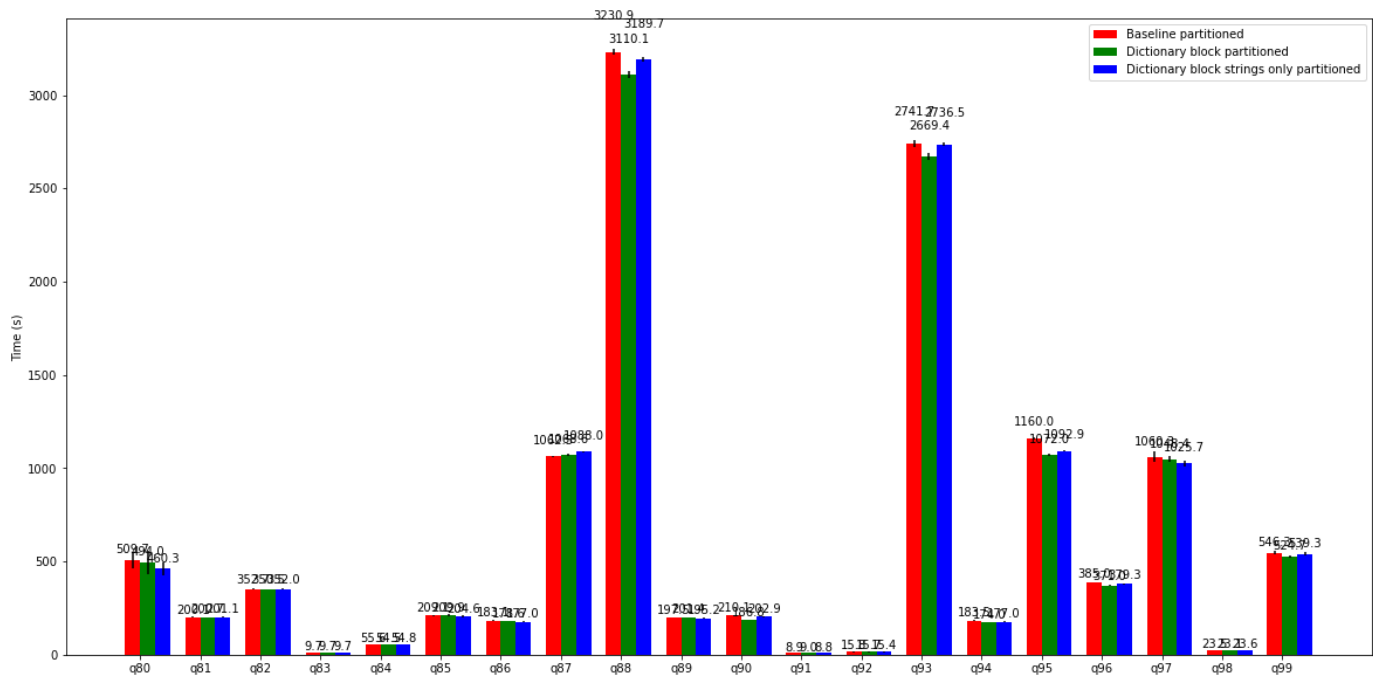

query	Baseline partitioned mean	Baseline partitioned std.dev	Dictionary block partitioned mean	Dictionary block partitioned std.dev	Dictionary block strings only partitioned mean	Dictionary block strings only partitioned std.dev
0	presto/tpcds: q01	186.300000	9.515251	188.200000	4.928286	181.800000	12.597143
1	presto/tpcds: q02	1250.600000	8.953212	1505.900000	28.940698	1388.500000	8.797045
2	presto/tpcds: q03	62.863333	20.134273	53.708333	0.664091	54.608333	0.500257
3	presto/tpcds: q04	4944.000000	43.598165	4716.000000	32.199379	4854.000000	35.394915
4	presto/tpcds: q05	305.500000	10.941846	311.400000	24.363251	304.100000	13.327115
5	presto/tpcds: q06	48.215000	0.194397	47.938333	1.766187	47.850000	0.130077
6	presto/tpcds: q07	206.700000	5.776850	208.500000	4.751000	208.000000	8.179976
7	presto/tpcds: q08	73.000000	1.117139	68.800000	0.903327	72.100000	1.164474
8	presto/tpcds: q09	1391.900000	15.541815	1250.400000	11.141275	1400.000000	27.915587
9	presto/tpcds: q10	37.308333	0.457096	35.068333	0.303540	36.501667	0.440473
10	presto/tpcds: q11	2722.900000	46.992553	2506.700000	23.470407	2631.800000	33.017813
11	presto/tpcds: q12	6.205000	0.062209	6.236667	0.038816	6.171667	0.062423
12	presto/tpcds: q13	371.200000	4.500667	381.900000	1.122497	385.700000	2.500400
13	presto/tpcds: q14	8772.000000	58.787754	9954.000000	30.119761	8574.000000	14.696938
14	presto/tpcds: q15	51.670000	0.375713	51.743333	0.119944	50.606667	0.129409
15	presto/tpcds: q16	386.900000	2.973886	367.300000	2.412468	378.300000	5.389991
16	presto/tpcds: q17	186.600000	2.488373	196.500000	3.865230	181.900000	2.694439
17	presto/tpcds: q18	151.200000	18.870930	151.000000	18.086459	148.500000	16.939776
18	presto/tpcds: q19	50.513333	1.095987	51.555000	3.115880	49.973333	0.314049
19	presto/tpcds: q20	13.543333	0.162931	13.343333	0.119944	13.676667	0.201858
20	presto/tpcds: q21	9.838333	0.078846	10.341667	0.122868	9.888333	0.053821
21	presto/tpcds: q22	553.000000	1.766352	575.200000	4.579956	580.200000	3.415260
22	presto/tpcds: q23	9594.000000	67.349833	9546.000000	42.085627	9426.000000	62.006451
23	presto/tpcds: q24	2547.400000	9.951080	2450.500000	21.994454	2508.200000	28.462185