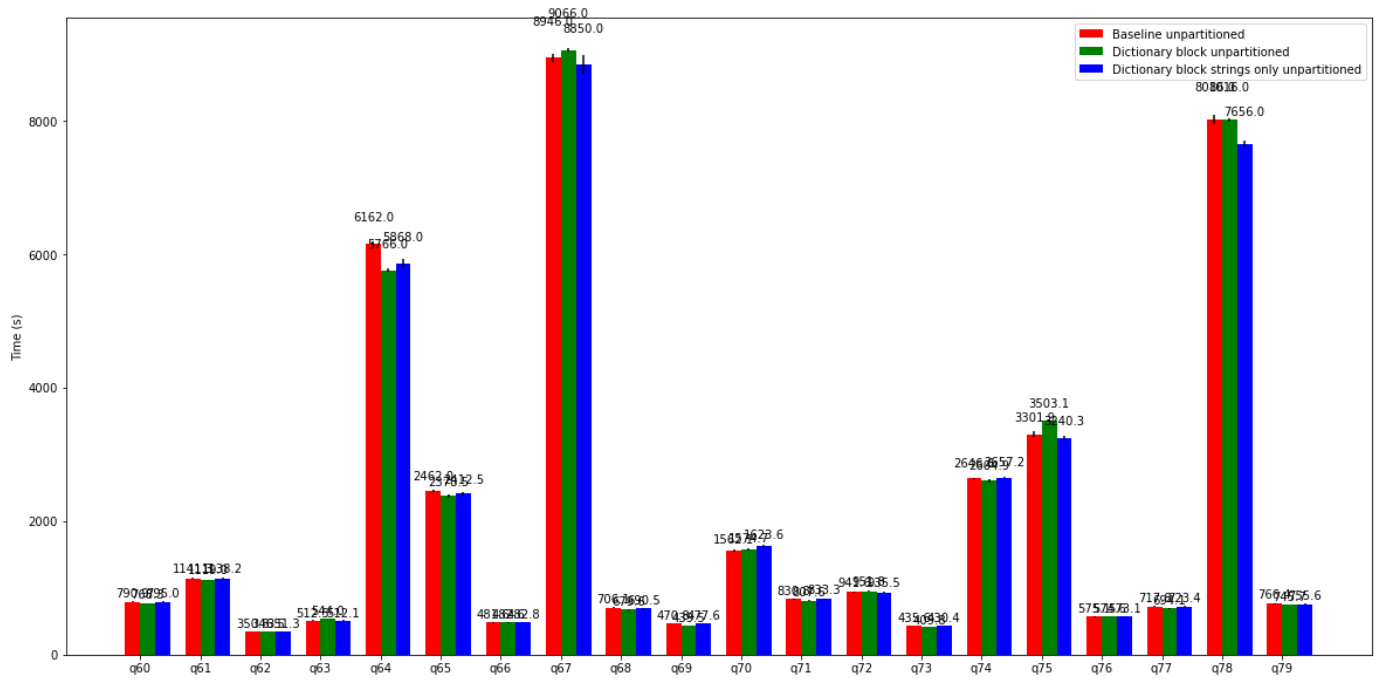

query	Baseline unpartitioned mean	Baseline unpartitioned std.dev	Dictionary block unpartitioned mean	Dictionary block unpartitioned std.dev	Dictionary block strings only unpartitioned mean	Dictionary block strings only unpartitioned std.dev
0	presto/tpcds: q01	275.100000	9.041902	269.000000	12.900233	268.100000	4.776191
1	presto/tpcds: q02	1669.000000	10.764386	1799.000000	14.338201	1693.400000	11.197142
2	presto/tpcds: q03	381.000000	4.033857	415.300000	2.193627	383.400000	4.933153
3	presto/tpcds: q04	6972.000000	37.180640	6966.000000	37.757119	6990.000000	69.868448
4	presto/tpcds: q05	1552.900000	12.127819	1444.200000	4.784976	1515.600000	12.459213
5	presto/tpcds: q06	491.300000	3.251461	471.400000	1.639512	492.500000	4.111934
6	presto/tpcds: q07	791.200000	6.266099	828.200000	5.142762	792.000000	7.048404
7	presto/tpcds: q08	423.400000	5.662508	398.800000	1.296148	420.900000	2.451938
8	presto/tpcds: q09	1470.100000	12.056368	1354.400000	9.790608	1470.600000	19.072074
9	presto/tpcds: q10	496.000000	1.682855	460.100000	1.282186	501.500000	1.537530
10	presto/tpcds: q11	4284.000000	0.000000	4302.000000	19.718012	4326.000000	14.696938
11	presto/tpcds: q12	111.400000	1.179830	106.600000	1.806654	112.300000	1.033441
12	presto/tpcds: q13	1695.500000	7.194164	1795.200000	13.112437	1733.300000	6.076512
13	presto/tpcds: q14	12612.000000	37.180640	13482.000000	19.718012	12630.000000	47.849765
14	presto/tpcds: q15	198.000000	1.368211	187.300000	1.337161	197.200000	1.549193
15	presto/tpcds: q16	551.600000	4.387254	582.100000	2.500400	545.400000	2.517141
16	presto/tpcds: q17	969.900000	3.993495	979.600000	6.334667	959.500000	6.599091
17	presto/tpcds: q18	499.400000	21.266311	521.900000	24.962933	495.300000	24.966778
18	presto/tpcds: q19	557.100000	7.491595	596.700000	1.728583	559.100000	5.621032
19	presto/tpcds: q20	104.900000	1.164474	100.100000	0.451664	105.900000	0.328634
20	presto/tpcds: q21	93.600000	0.379473	107.300000	0.589915	96.600000	0.848528
21	presto/tpcds: q22	657.100000	3.896152	689.500000	3.726124	674.200000	4.764871
22	presto/tpcds: q23	14046.000000	129.633329	13662.000000	37.757119	13824.000000	160.996894
23	presto/tpcds: q24	2523.200000	8.969281	2551.300000	10.471103	2566.600000	15.314307