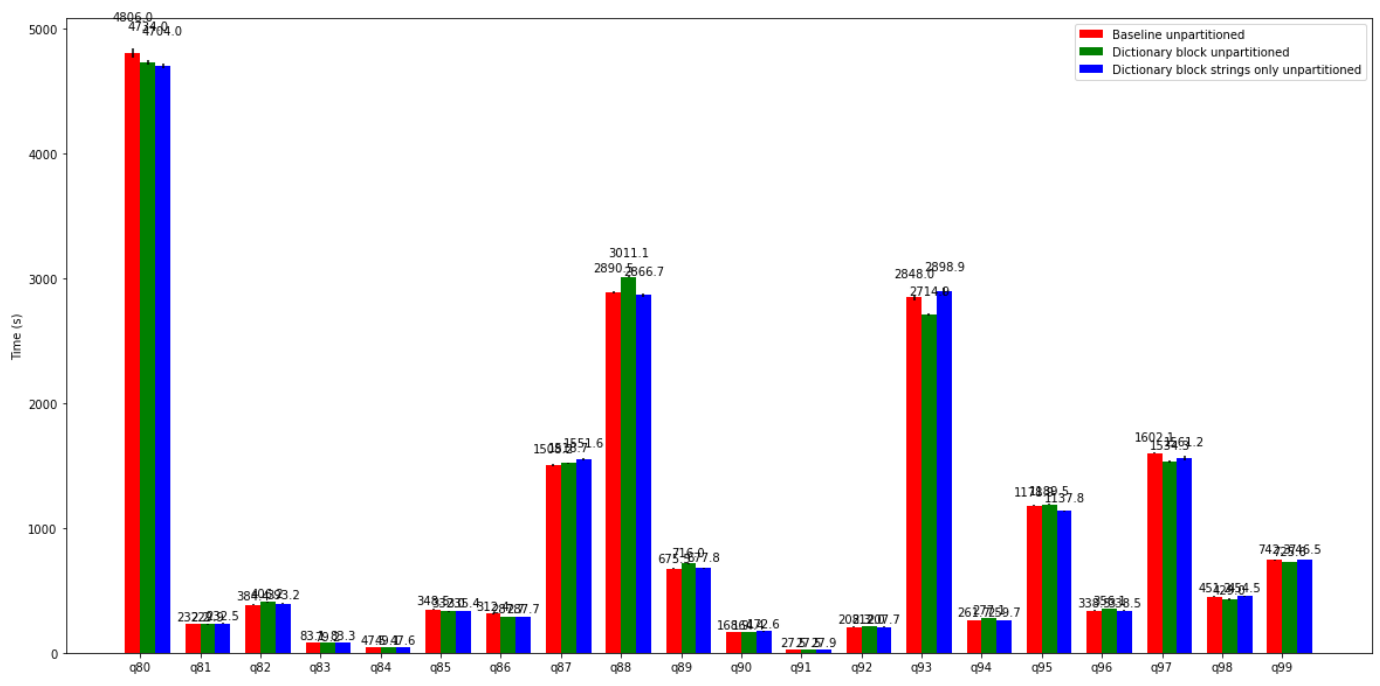

query	Baseline unpartitioned mean	Baseline unpartitioned std.dev	Dictionary block unpartitioned mean	Dictionary block unpartitioned std.dev	Dictionary block strings only unpartitioned mean	Dictionary block strings only unpartitioned std.dev
0	presto/tpcds: q01	275.100000	9.041902	269.000000	12.900233	268.100000	4.776191
1	presto/tpcds: q02	1669.000000	10.764386	1799.000000	14.338201	1693.400000	11.197142
2	presto/tpcds: q03	381.000000	4.033857	415.300000	2.193627	383.400000	4.933153
3	presto/tpcds: q04	6972.000000	37.180640	6966.000000	37.757119	6990.000000	69.868448
4	presto/tpcds: q05	1552.900000	12.127819	1444.200000	4.784976	1515.600000	12.459213
5	presto/tpcds: q06	491.300000	3.251461	471.400000	1.639512	492.500000	4.111934
6	presto/tpcds: q07	791.200000	6.266099	828.200000	5.142762	792.000000	7.048404
7	presto/tpcds: q08	423.400000	5.662508	398.800000	1.296148	420.900000	2.451938
8	presto/tpcds: q09	1470.100000	12.056368	1354.400000	9.790608	1470.600000	19.072074
9	presto/tpcds: q10	496.000000	1.682855	460.100000	1.282186	501.500000	1.537530
10	presto/tpcds: q11	4284.000000	0.000000	4302.000000	19.718012	4326.000000	14.696938
11	presto/tpcds: q12	111.400000	1.179830	106.600000	1.806654	112.300000	1.033441
12	presto/tpcds: q13	1695.500000	7.194164	1795.200000	13.112437	1733.300000	6.076512
13	presto/tpcds: q14	12612.000000	37.180640	13482.000000	19.718012	12630.000000	47.849765
14	presto/tpcds: q15	198.000000	1.368211	187.300000	1.337161	197.200000	1.549193
15	presto/tpcds: q16	551.600000	4.387254	582.100000	2.500400	545.400000	2.517141
16	presto/tpcds: q17	969.900000	3.993495	979.600000	6.334667	959.500000	6.599091
17	presto/tpcds: q18	499.400000	21.266311	521.900000	24.962933	495.300000	24.966778
18	presto/tpcds: q19	557.100000	7.491595	596.700000	1.728583	559.100000	5.621032
19	presto/tpcds: q20	104.900000	1.164474	100.100000	0.451664	105.900000	0.328634
20	presto/tpcds: q21	93.600000	0.379473	107.300000	0.589915	96.600000	0.848528
21	presto/tpcds: q22	657.100000	3.896152	689.500000	3.726124	674.200000	4.764871
22	presto/tpcds: q23	14046.000000	129.633329	13662.000000	37.757119	13824.000000	160.996894
23	presto/tpcds: q24	2523.200000	8.969281	2551.300000	10.471103	2566.600000	15.314307