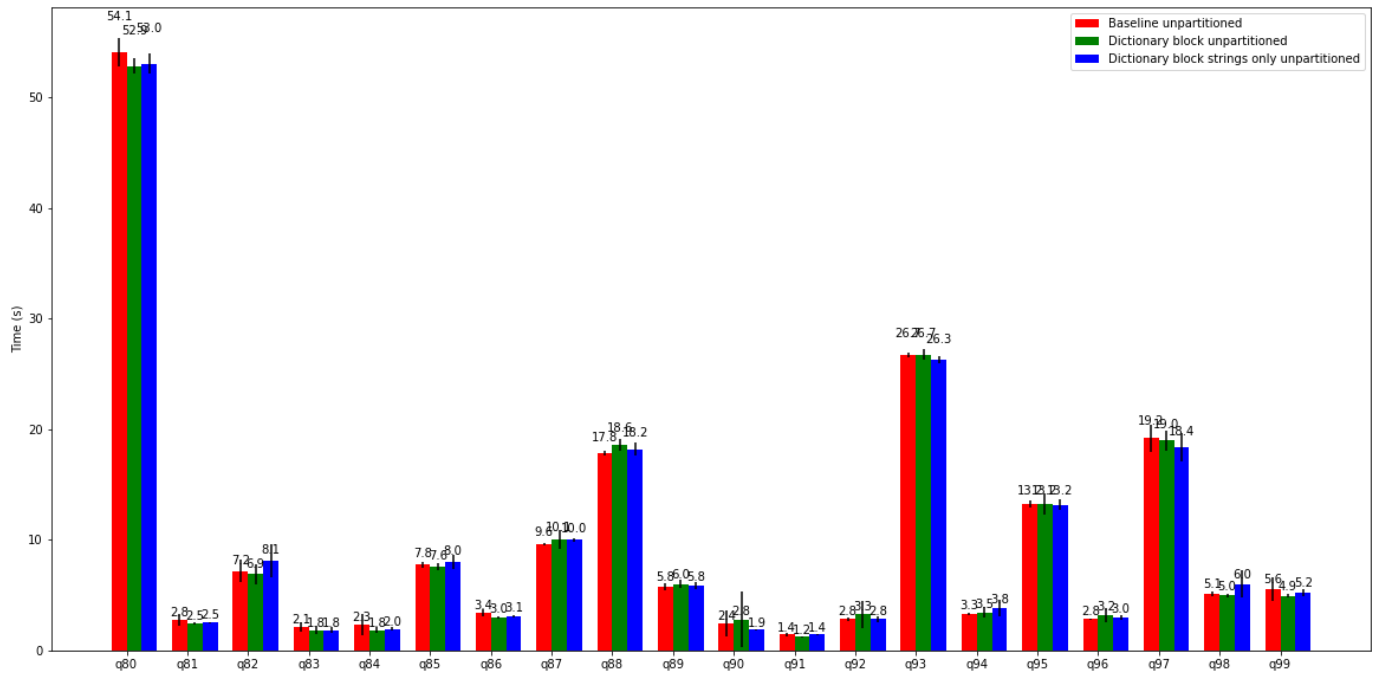

query	Baseline unpartitioned mean	Baseline unpartitioned std.dev	Dictionary block unpartitioned mean	Dictionary block unpartitioned std.dev	Dictionary block strings only unpartitioned mean	Dictionary block strings only unpartitioned std.dev
0 presto/tpcds: q01	2.806000	0.128448	2.776333	0.161655	2.827833	0.106159
1 presto/tpcds: q02	13.092167	0.192191	12.046333	0.239655	12.985333	0.127635
2 presto/tpcds: q03	4.360167	0.302176	4.315833	0.154849	4.314000	0.096565
3 presto/tpcds: q04	46.846500	0.536439	48.893833	4.593123	47.404167	0.973413
4 presto/tpcds: q05	25.265167	0.472891	20.792000	0.369898	24.698167	0.466596
5 presto/tpcds: q06	4.475167	0.561198	4.272667	0.336600	4.530833	0.558627
6 presto/tpcds: q07	8.498000	0.507264	8.479667	0.526753	9.051000	0.576372