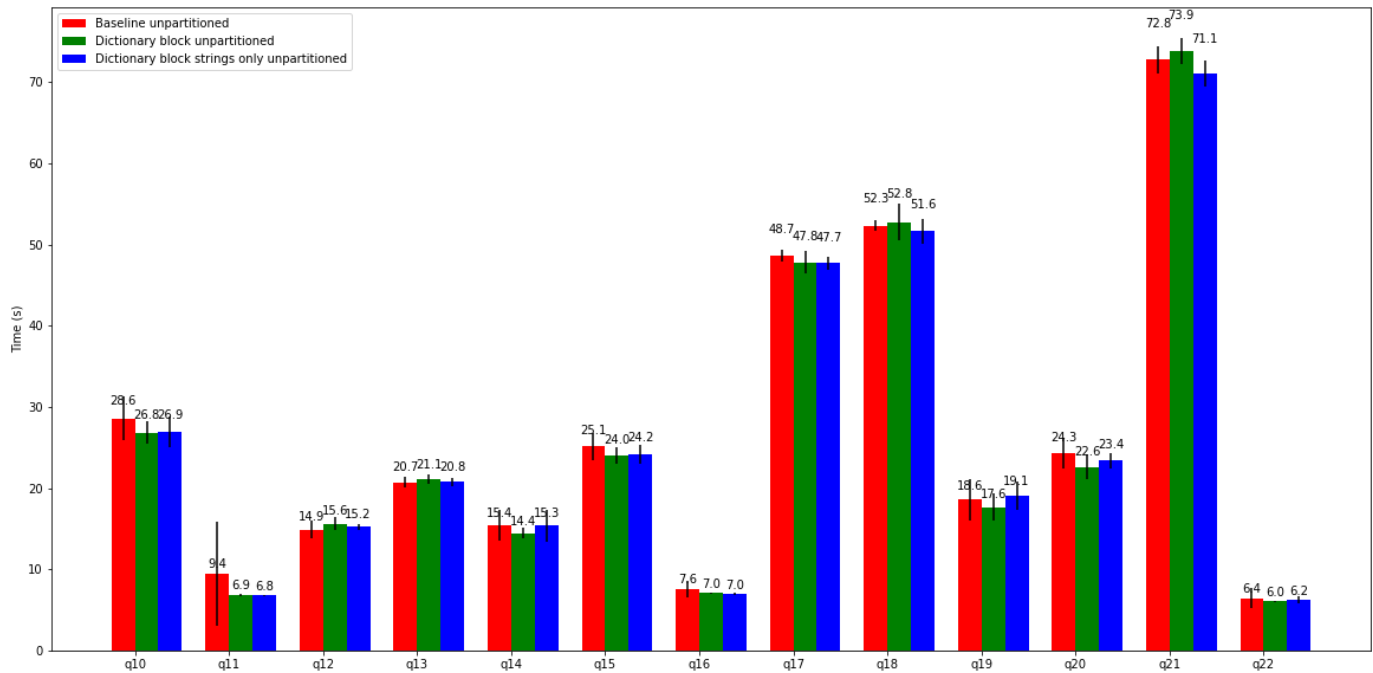

query	Baseline unpartitioned mean	Baseline unpartitioned std.dev	Dictionary block unpartitioned mean	Dictionary block unpartitioned std.dev	Dictionary block strings only unpartitioned mean	Dictionary block strings only unpartitioned std.dev
0 presto/tpch: q01	22.443000	1.085437	19.073500	1.098350	19.411000	1.776381
1 presto/tpch: q02	11.622000	1.149378	10.808167	0.373716	10.546667	0.182686
2 presto/tpch: q03	33.072667	1.463743	32.735667	1.481501	31.580833	0.935444
3 presto/tpch: q04	12.675167	1.061463	12.551333	0.895220	11.928833	0.703492
4 presto/tpch: q05	31.091833	3.384410	30.322500	1.419400	30.362333	2.793339
5 presto/tpch: q06	12.300500	6.010237	9.595667	0.561614	10.047167	0.764973
6 presto/tpch: q07	23.783833	0.474438	23.305167	1.198297	22.799167	0.695307
7 presto/tpch: q08	26.185500	1.020466	24.628167	1.084657	24.359000	1.790581
8 presto/tpch: q09	88.386167	2.750904	86.890000	2.309184	89.314667	3.269141
9 presto/tpch: q10	28.572667	2.722217	26.845333	1.437597	26.908167	1.883025
10 presto/tpch: q11	9.413000	6.413984	6.852667	0.155109	6.794833	0.056066
11 presto/tpch: q12	14.901500	1.100649	15.606500	0.792794	15.240000	0.373451
12 presto/tpch: q13	20.731833	0.688837	21.088833	0.561943	20.773167	0.526541
13 presto/tpch: q14	15.395333	1.844845	14.435833	0.691606	15.348167	1.939693
14 presto/tpch: q15	25.126500	1.635038	24.008500	1.053847	24.202000	1.138518
15 presto/tpch: q16	7.574333	0.989728	7.044333	0.120765	6.953000	0.119802