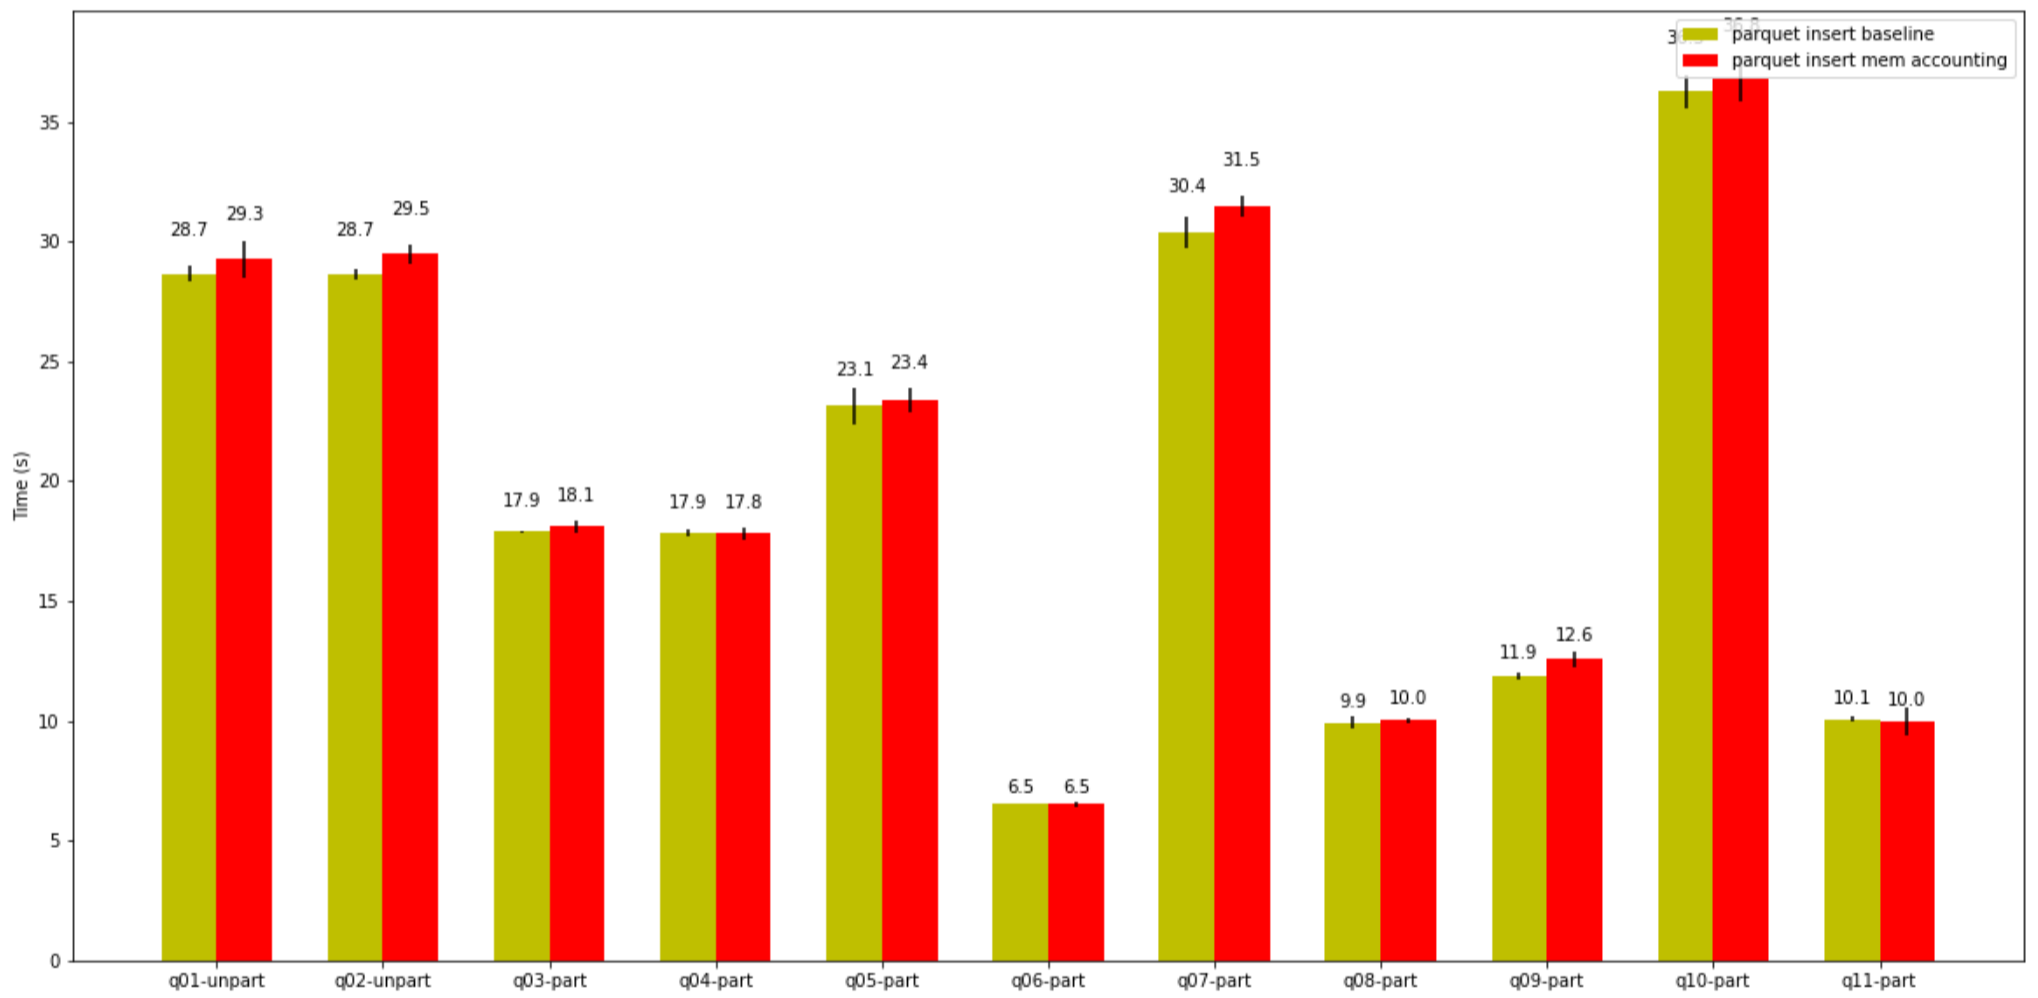

Insert Comparison (PEAK MEMORY)

TPC-H Comparison (DURATION)

TPC-DS Comparison (DURATION)

TPC-H Comparison (CPU)

TPC-DS Comparison (CPU)

TPC-H Comparison (Peak memory)