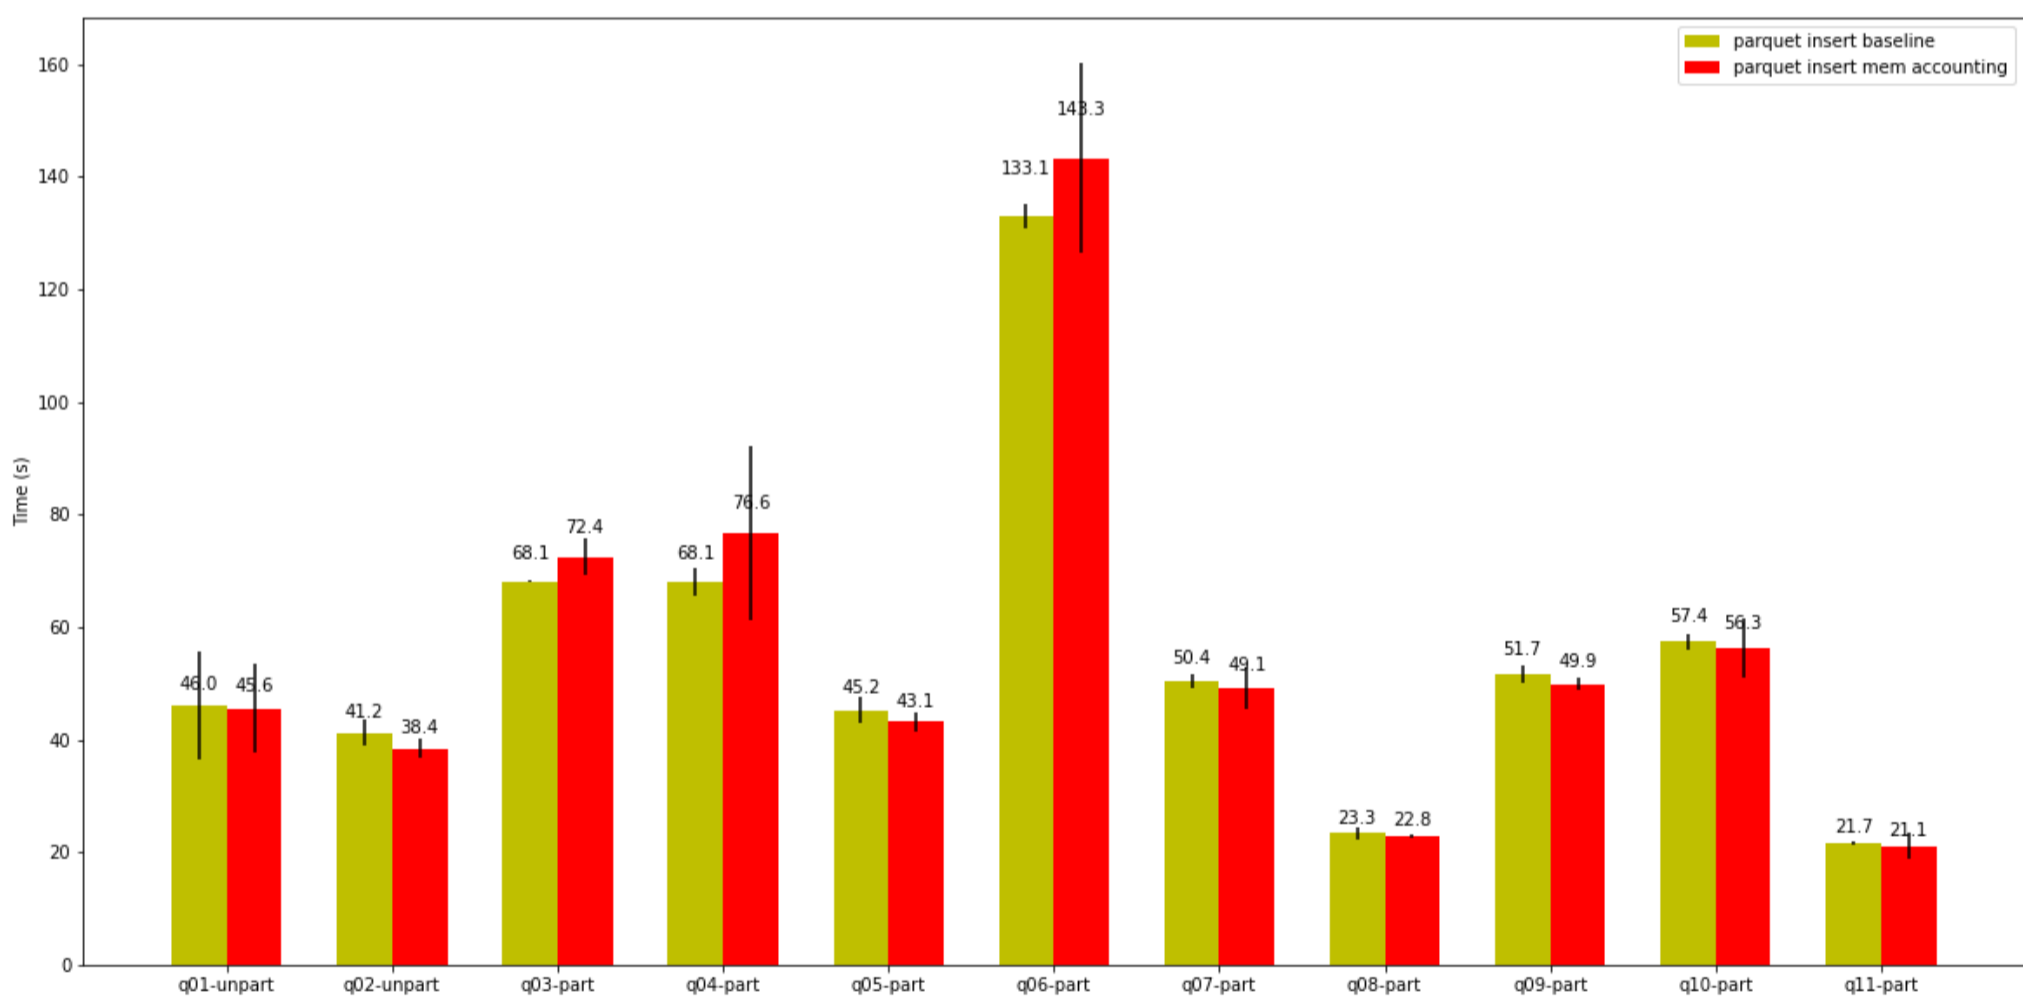

FAILED QUERIES

parquet insert baseline

benchmark query mean_duration std_dev

parquet insert mem accounting

benchmark query mean_duration std_dev

SUMMARY

	label	wall time	CPU time	peak memory
0	parquet insert baseline	606.241667	17818.000000	221.273 GiB
1	parquet insert mem accounting	618.554000	16865.000000	225.469 GiB

Store sales flat Comparison (DURATION)

Store sales flat Comparison (CPU)

Insert Comparison (DURATION)

Insert Comparison (CPU)