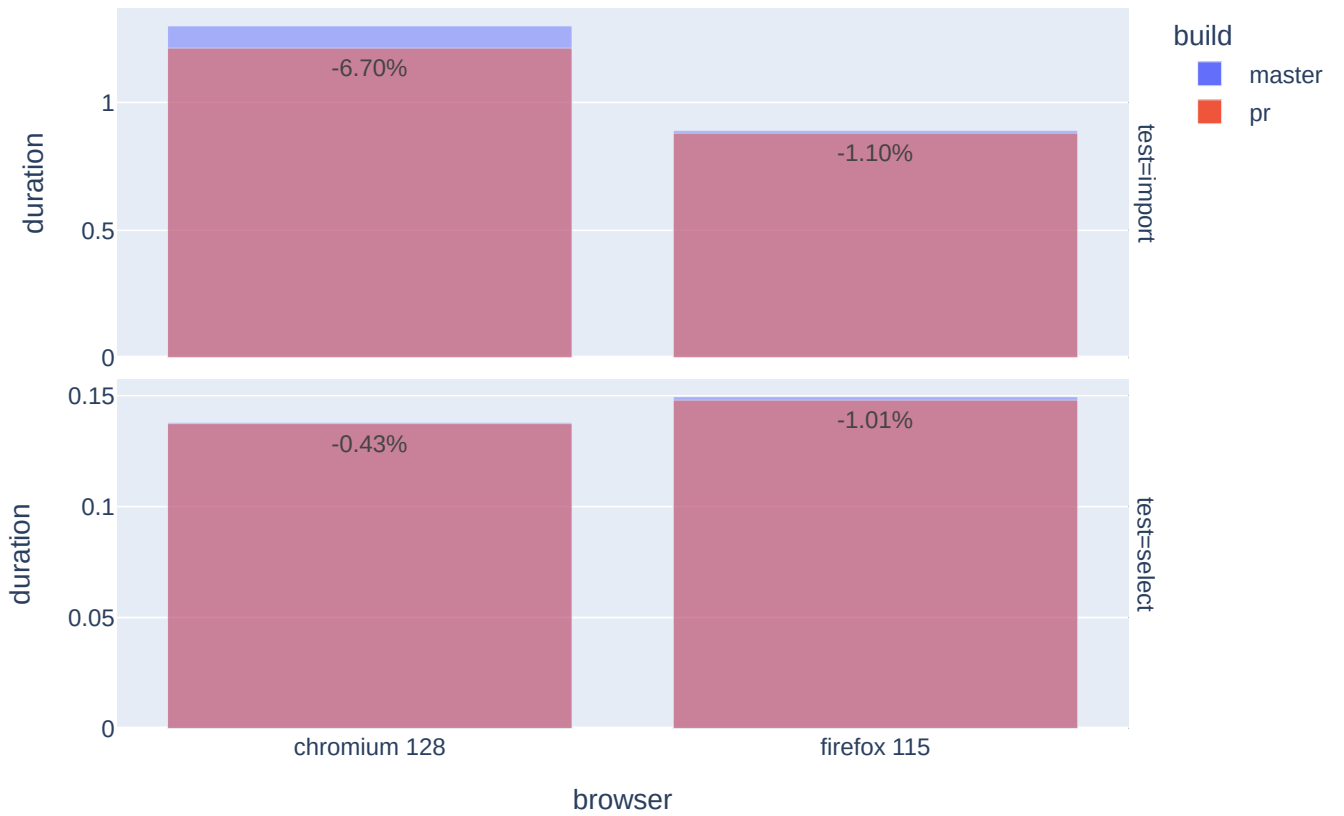

sql.js build comparison

1021393 lib/build-pr
852414 lib/build-master

master	firefox 115	select	0.15 s ± 1.3%
pr	firefox 115	select	0.15 s ± 1.3%
master	chromium 128	select	0.14 s ± 1.2%
pr	chromium 128	select	0.14 s ± 1.2%
master	firefox 115	import	0.89 s ± 1.2%
pr	firefox 115	import	0.88 s ± 1.4%
master	chromium 128	import	1.30 s ± 1.7%
pr	chromium 128	import	1.21 s ± 1.3%