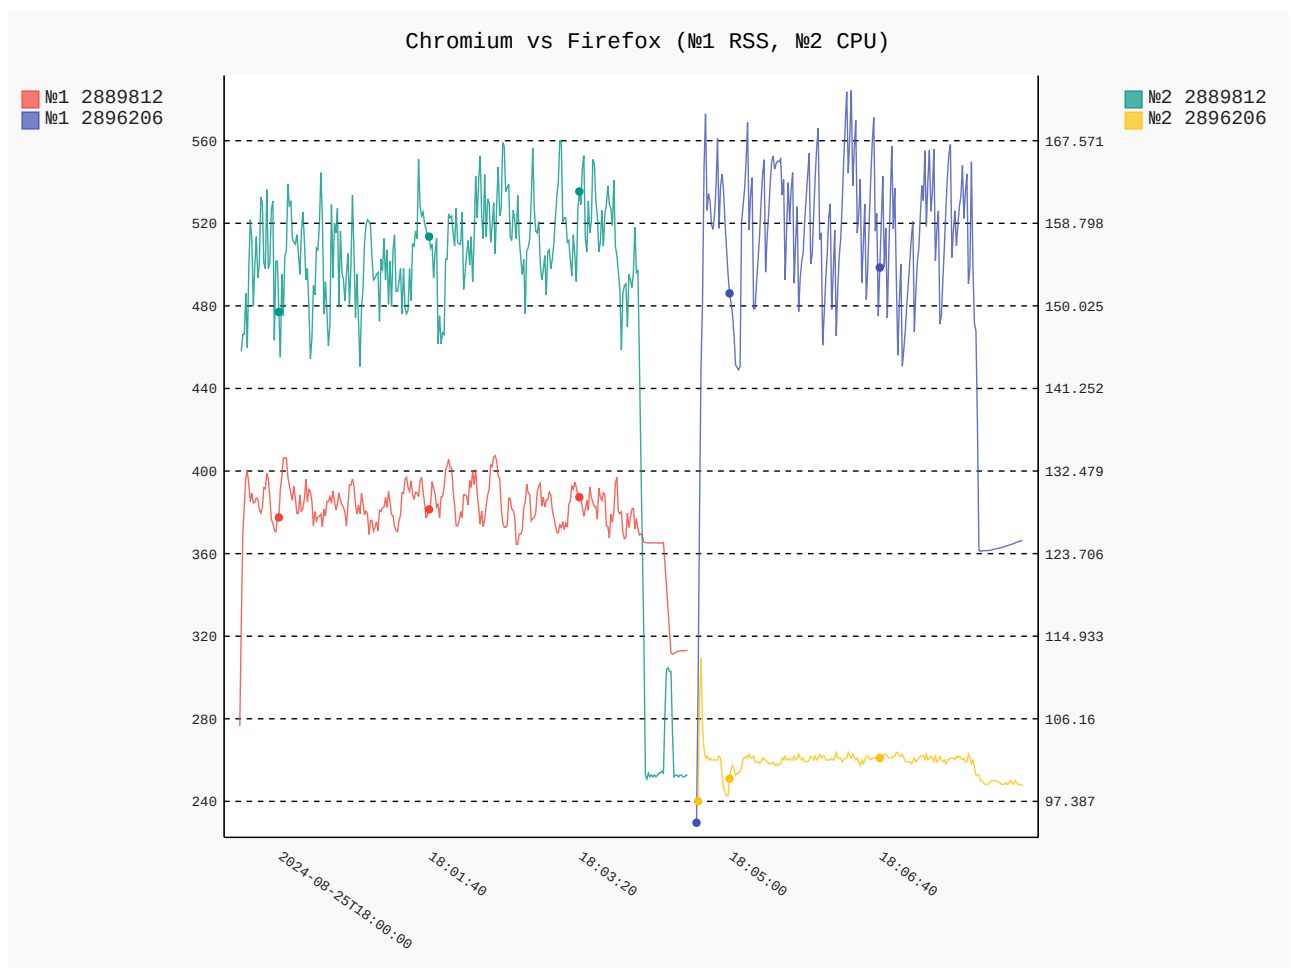

build-master