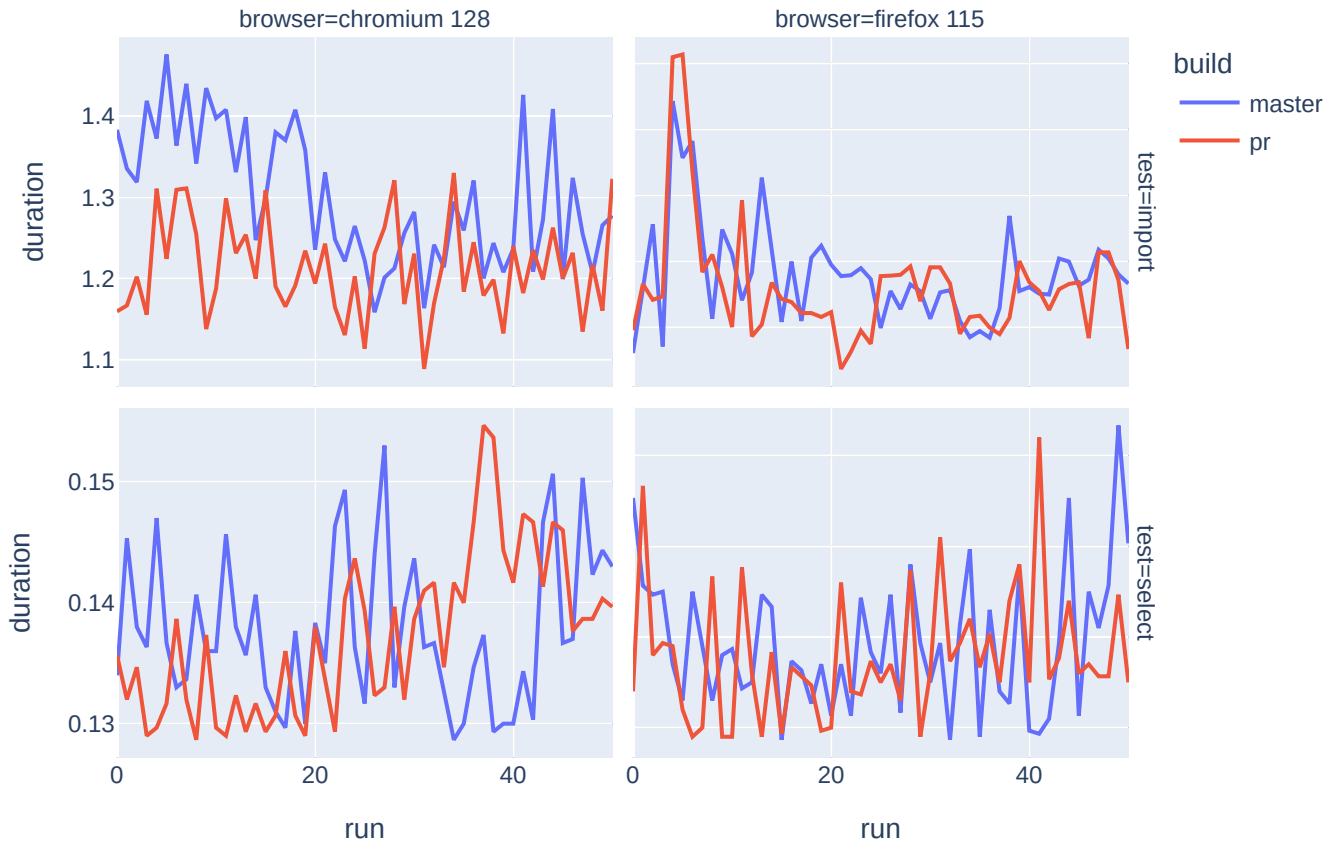

sql.js build comparison

1021393 lib/build-pr
852414 lib/build-master

master	firefox 115	select	0.15 s ± 1.3%
pr	firefox 115	select	0.15 s ± 1.3%
master	chromium 128	select	0.14 s ± 1.2%
pr	chromium 128	select	0.14 s ± 1.2%
master	firefox 115	import	0.89 s ± 1.2%
pr	firefox 115	import	0.88 s ± 1.4%
master	chromium 128	import	1.30 s ± 1.7%
pr	chromium 128	import	1.21 s ± 1.3%