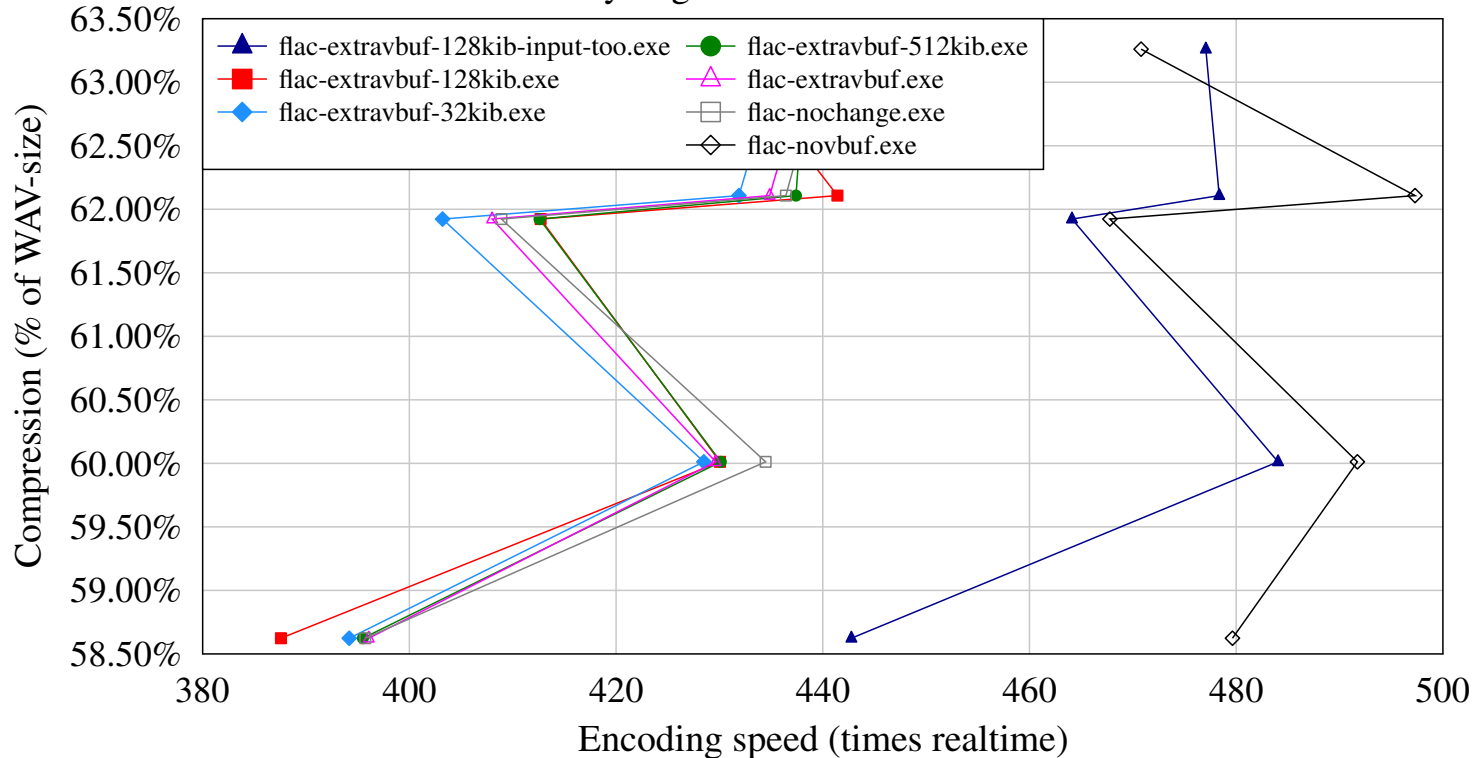

Encoding realtime speed vs compression for very large set of tracks vbuf read HDD

Decoding realtime speed vs compression
for very large set of tracks vbuf read HDD